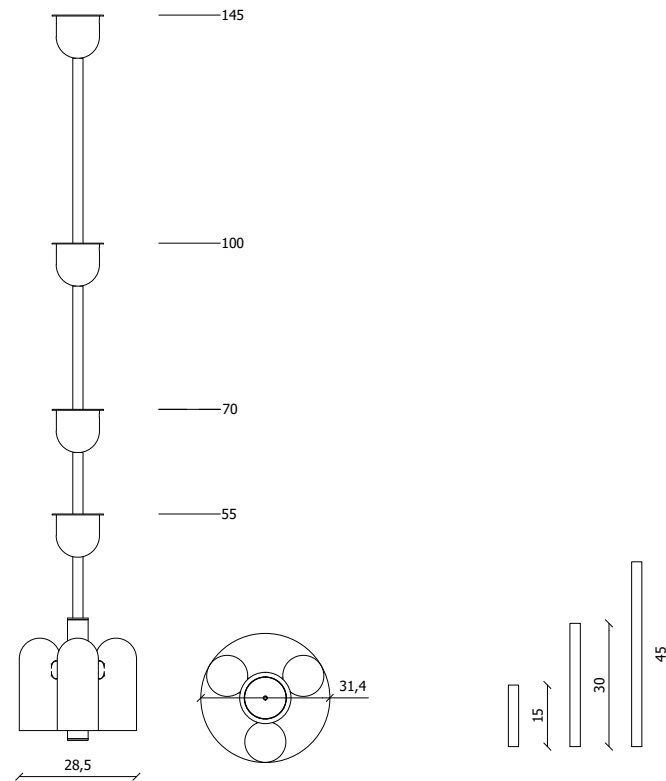

LIGHT SOURCE

max qty of bulbs 3
max wattage 40W
bulb base E14
max. bulb length 90mm