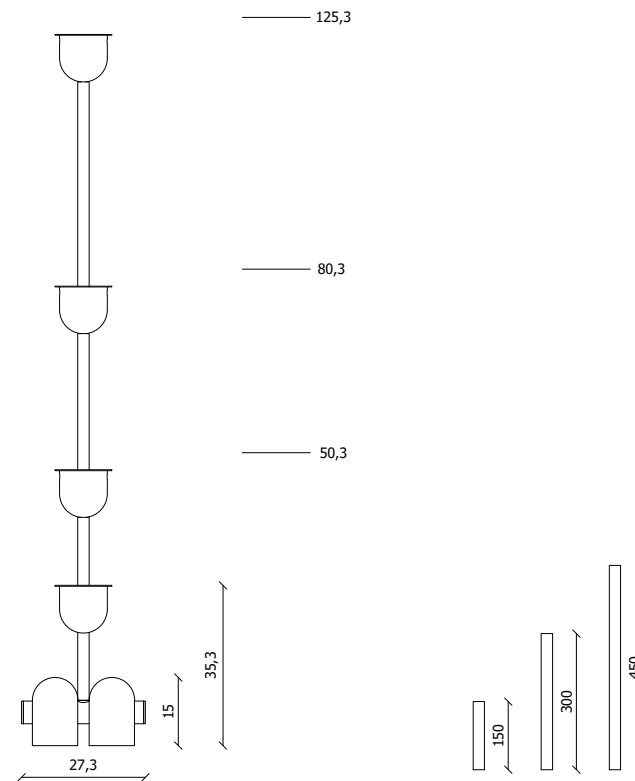

LIGHT SOURCE

max qty of bulbs 4
max wattage 40W
bulb base E14
max. bulb length 90mm