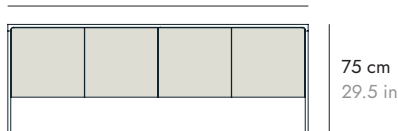

205 cm
80.7 in