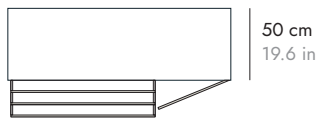

TACTILE

BY TERENCE WOODGATE, 2007

design Nation

punt

DIMENSIONS DIMENSIONES

TAC210

155 cm
61 in

TAC211

155 cm
61 in

TAC215

205 cm
80.7 in

TAC216

205 cm
80.7 in