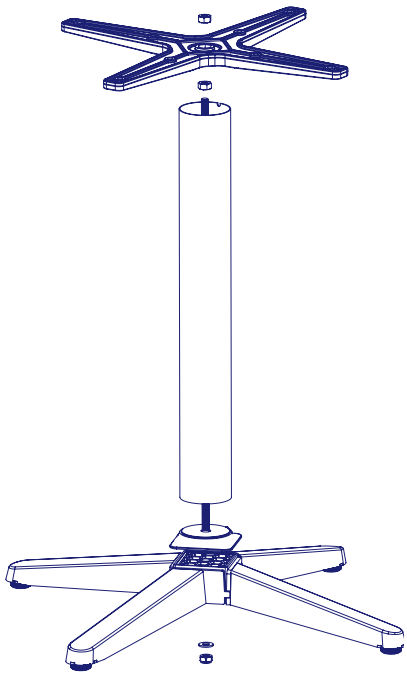

Trail 27

The No Rock 'Trail' table base exemplifies modern simplicity. The linear, clean design and concealed componentry complements a robust construction for use in any setting. Custom colours available.

Model	Trail
Part Number	TRST27
Material	Zinc plated, powder coated steel
Base Diameter	680mm - 27"
Style	Dining height / Bar Hight
Height excl. Table Top	710mm - 28" / 1080mm - 42.5"
Column	Ø75mm - 2.9"
Top Plate	Fixed
Gross Weight (GW)	7.2kg - 15.87lbs
Net Weight (NW)	6kg - 13.23lbs
Carton Measurement	600 x 600 x 100mm - 23.6 x 23.6 x 4"
Max Recommended Top Size	900mm - 35.5" Dining / 700mm - 27.5" Bar

Trail

Hand tools not supplied.

All product information is correct at the time of printing but may be subject to change without notice. For the latest information please visit the NOROCK website.

Maximum Table Top Sizing Recommended: Dining Height

Maximum Table Top Sizing Recommended: Bar Height

COLLECTION	PRODUCT	SQUARE			ROUND		
		24" / 600MM	30" / 760MM	34" / 860MM	30" / 760MM	34" / 860MM	40" / 1000MM
ALUMINIUM X-BASE	AVENUE (AVAL27-B)						
	ESPLANADE (ESAL27-B)						
	TERRACE (TCAL27-B)						
STEEL DISC	LUNAR 21" (LNST21-B)						
STEEL X-BASE	PARKWAY 22" (PWST22-B)						
	PARKWAY 27" (PWST27-B)						
	PARKWAY 30" (PWST30-B)						
	TRAIL 22" (TRST22-B)						
	TRAIL 27" (TRST27-B)						
	TRAIL 30" (TRST30-B)			