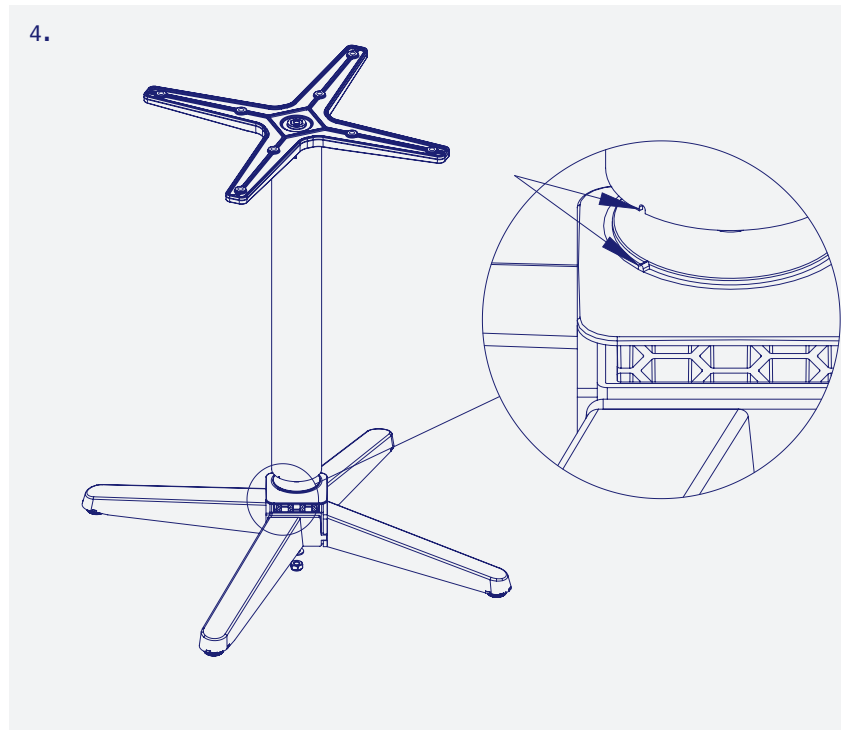

Trail 27

The No Rock 'Trail' table base exemplifies modern simplicity. The linear, clean design and concealed componentry complements a robust construction for use in any setting. Custom colours available.

Model	Trail
Part Number	TRST27
Material	Zinc plated, powder coated steel
Base Diameter	680mm - 27"
Style	Dining height / Bar Hight
Height excl. Table Top	710mm - 28" / 1080mm - 42.5"
Column	Ø75mm - 2.9"
Top Plate	Fixed
Gross Weight (GW)	7.2kg - 15.87lbs
Net Weight (NW)	6kg - 13.23lbs
Carton Measurement	600 x 600 x 100mm - 23.6 x 23.6 x 4"
Max Recommended Top Size	900mm - 35.5" Dining / 700mm - 27.5" Bar

Trail

Hand tools not supplied.

All product information is correct at the time of printing but may be subject to change without notice. For the latest information please visit the NOROCK website.

Maximum Table Top Sizing Recommended: Dining Height

Maximum Table Top Sizing Recommended: Bar Height

COLLECTION	PRODUCT	SQUARE			ROUND		
		24" / 600MM	30" / 760MM	34" / 860MM	30" / 760MM	34" / 860MM	40" / 1000MM
ALUMINIUM X-BASE	AVENUE (AVAL27-B)						
	ESPLANADE (ESAL27-B)						
	TERRACE (TCAL27-B)						
STEEL DISC	LUNAR 21" (LNST21-B)						
STEEL X-BASE	PARKWAY 22" (PWST22-B)						
	PARKWAY 27" (PWST27-B)						
	PARKWAY 30" (PWST30-B)						
	TRAIL 22" (TRST22-B)						
	TRAIL 27" (TRST27-B)						
	TRAIL 30" (TRST30-B)			