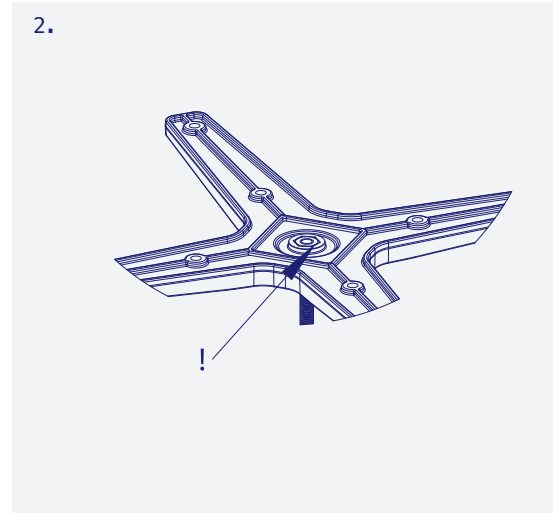

All product information is correct at the time of printing but may be subject to change without notice. For the latest information please visit the NOROCK website.