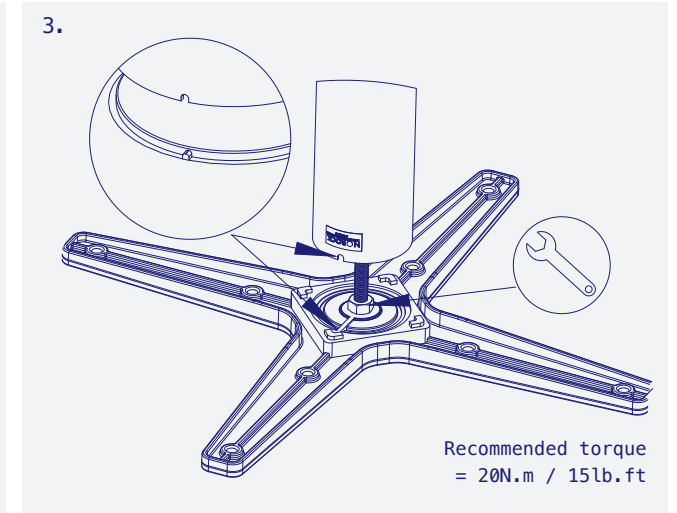

Trail 27

The No Rock 'Trail' table base exemplifies modern simplicity. The linear, clean design and concealed componentry complements a robust construction for use in any setting. Custom colours available.

Model	Trail
Part Number	TRST27
Material	Zinc plated, powder coated steel
Base Diameter	680mm - 27"
Style	Dining height / Bar Hight
Height excl. Table Top	710mm - 28" / 1080mm - 42.5"
Column	Ø75mm - 2.9"
Top Plate	Fixed
Gross Weight (GW)	7.2kg - 15.87lbs
Net Weight (NW)	6kg - 13.23lbs
Carton Measurement	600 x 600 x 100mm - 23.6 x 23.6 x 4"
Max Recommended Top Size	900mm - 35.5" Dining / 700mm - 27.5" Bar

Trail

Hand tools not supplied.

All product information is correct at the time of printing but may be subject to change without notice. For the latest information please visit the NOROCK website.

Maximum Table Top Sizing Recommended: Dining Height

Maximum Table Top Sizing Recommended: Bar Height

COLLECTION	PRODUCT	SQUARE			ROUND		
		24" / 600MM	30" / 760MM	34" / 860MM	30" / 760MM	34" / 860MM	40" / 1000MM
ALUMINIUM X-BASE	AVENUE (AVAL27-B)						
	ESPLANADE (ESAL27-B)						
	TERRACE (TCAL27-B)						
STEEL DISC	LUNAR 21" (LNST21-B)						
STEEL X-BASE	PARKWAY 22" (PWST22-B)						
	PARKWAY 27" (PWST27-B)						
	PARKWAY 30" (PWST30-B)						
	TRAIL 22" (TRST22-B)						
	TRAIL 27" (TRST27-B)						
	TRAIL 30" (TRST30-B)			