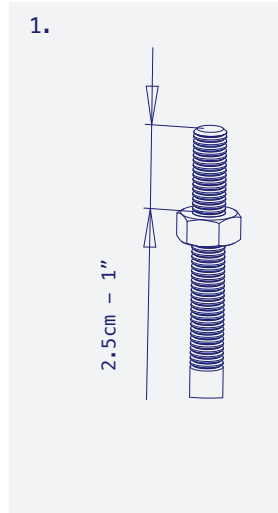

Trail 27

The No Rock 'Trail' table base exemplifies modern simplicity. The linear, clean design and concealed componentry complements a robust construction for use in any setting. Custom colours available.

Model	Trail
Part Number	TRST27
Material	Zinc plated, powder coated steel
Base Diameter	680mm - 27"
Style	Dining height / Bar Hight
Height excl. Table Top	710mm - 28" / 1080mm - 42.5"
Column	Ø75mm - 2.9"
Top Plate	Fixed
Gross Weight (GW)	7.2kg - 15.87lbs
Net Weight (NW)	6kg - 13.23lbs
Carton Measurement	600 x 600 x 100mm - 23.6 x 23.6 x 4"
Max Recommended Top Size	900mm - 35.5" Dining / 700mm - 27.5" Bar

Trail

Hand tools not supplied.

All product information is correct at the time of printing but may be subject to change without notice. For the latest information please visit the NOROCK website.

Maximum Table Top Sizing Recommended: Dining Height

Maximum Table Top Sizing Recommended: Bar Height

COLLECTION	PRODUCT	SQUARE			ROUND		
		24" / 600MM	30" / 760MM	34" / 860MM	30" / 760MM	34" / 860MM	40" / 1000MM
ALUMINIUM X-BASE	AVENUE (AVAL27-B)						
	ESPLANADE (ESAL27-B)						
	TERRACE (TCAL27-B)						
STEEL DISC	LUNAR 21" (LNST21-B)						
STEEL X-BASE	PARKWAY 22" (PWST22-B)						
	PARKWAY 27" (PWST27-B)						
	PARKWAY 30" (PWST30-B)						
	TRAIL 22" (TRST22-B)						
	TRAIL 27" (TRST27-B)						
	TRAIL 30" (TRST30-B)			