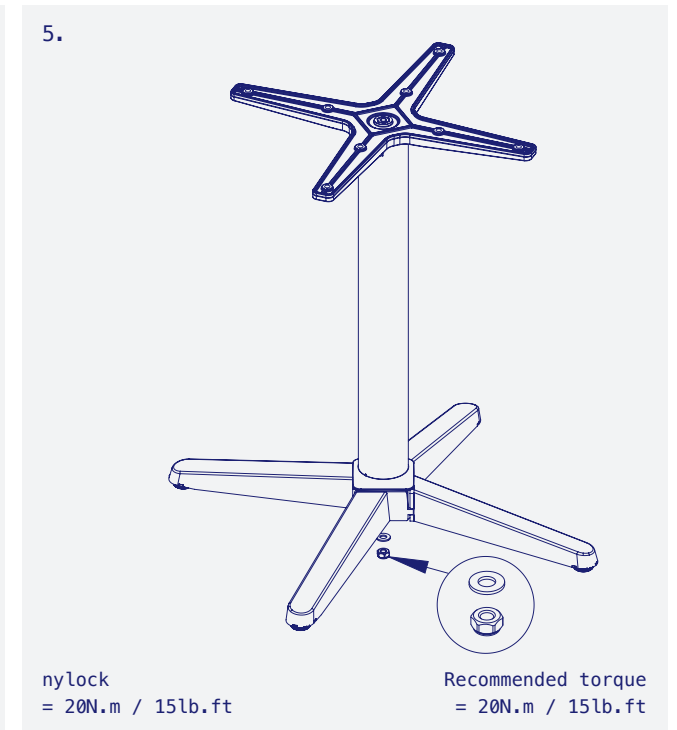

Trail 27

The No Rock 'Trail' table base exemplifies modern simplicity. The linear, clean design and concealed componentry complements a robust construction for use in any setting. Custom colours available.

Model	Trail
Part Number	TRST27
Material	Zinc plated, powder coated steel
Base Diameter	680mm - 27"
Style	Dining height / Bar Hight
Height excl. Table Top	710mm - 28" / 1080mm - 42.5"
Column	Ø75mm - 2.9"
Top Plate	Fixed
Gross Weight (GW)	7.2kg - 15.87lbs
Net Weight (NW)	6kg - 13.23lbs
Carton Measurement	600 x 600 x 100mm - 23.6 x 23.6 x 4"
Max Recommended Top Size	900mm - 35.5" Dining / 700mm - 27.5" Bar

Trail

Hand tools not supplied.

All product information is correct at the time of printing but may be subject to change without notice. For the latest information please visit the NOROCK website.

Maximum Table Top Sizing Recommended: Dining Height