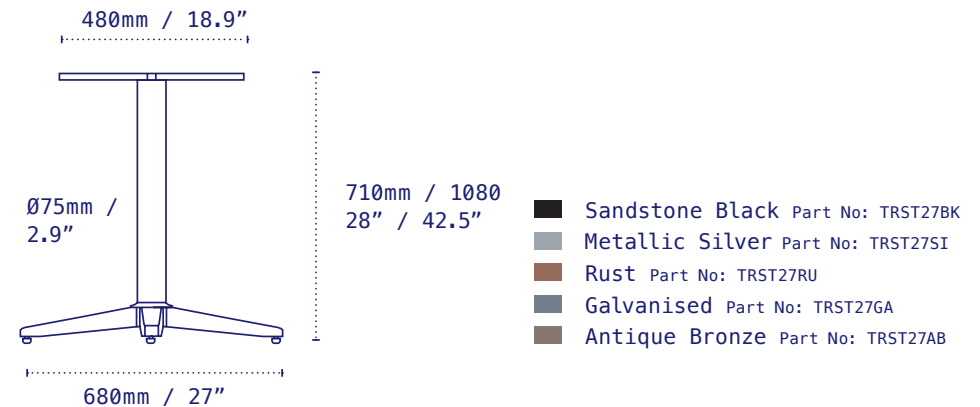

Trail 27

The No Rock 'Trail' table base exemplifies modern simplicity. The linear, clean design and concealed componentry complements a robust construction for use in any setting. Custom colours available.

Model	Trail
Part Number	TRST27
Material	Zinc plated, powder coated steel
Base Diameter	680mm - 27"
Style	Dining height / Bar Hight
Height excl. Table Top	710mm - 28" / 1080mm - 42.5"
Column	Ø75mm - 2.9"
Top Plate	Fixed
Gross Weight (GW)	7.2kg - 15.87lbs
Net Weight (NW)	6kg - 13.23lbs
Carton Measurement	600 x 600 x 100mm - 23.6 x 23.6 x 4"
Max Recommended Top Size	900mm - 35.5" Dining / 700mm - 27.5" Bar

COLLECTION	PRODUCT	SQUARE				ROUND				RECTANGLE
		30" / 760MM	34" / 860MM	40" / 1000MM	46" / 1150MM	34" / 860MM	40" / 1000MM	43" / 1100MM	50" / 1300MM	32" X 62" 800MM X 1550MM
ALUMINIUM X-BASE	AVENUE (AVAL27)									
	ESPLANADE (ESAL27)									
	TERRACE (TCAL27)									
STEEL DISC	LUNAR 21" (LNST21)									
STEEL X-BASE	PARKWAY 22" (PWST22)									
	PARKWAY 27" (PWST27)									
	PARKWAY 30" (PWST30)									
	PARKWAY 36" (PWST36)									
	TRAIL 22" (TRST22)									
	TRAIL 27" (TRST27)									
	TRAIL 30" (TRST30)									
	TRAIL 36" (TRST36)									
T-BASE	PARKWAY T-BASE (PTST22)									
	TRAIL T-BASE (TTST22)									

Maximum Table Top Sizing Recommended: Bar Height

COLLECTION	PRODUCT	SQUARE			ROUND		
		24" / 600MM	30" / 760MM	34" / 860MM	30" / 760MM	34" / 860MM	40" / 1000MM
ALUMINIUM X-BASE	AVENUE (AVAL27-B)						
	ESPLANADE (ESAL27-B)						
	TERRACE (TCAL27-B)						
STEEL DISC	LUNAR 21" (LNST21-B)						
STEEL X-BASE	PARKWAY 22" (PWST22-B)						
	PARKWAY 27" (PWST27-B)						
	PARKWAY 30" (PWST30-B)						
	TRAIL 22" (TRST22-B)						
	TRAIL 27" (TRST27-B)						
	TRAIL 30" (TRST30-B)			