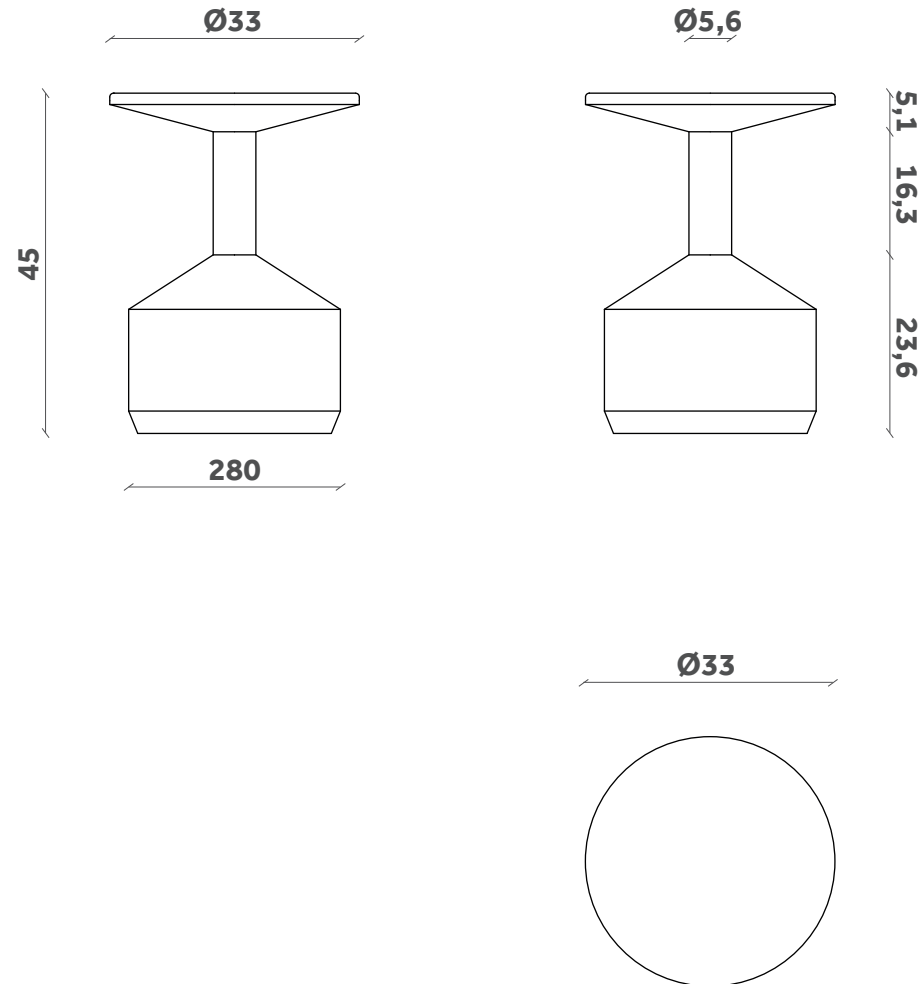

PEZZO

Sgabello/Stool

Design Stephanie Jasny

SG 430

FINITURE / FINISHES

Struttura *Structure*

Legno / *Wood*

Solid Oak