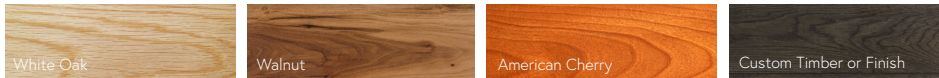

BUREAU

+ design Nation

^ White Oak with Chrome Trim

fluxwood

BUREAU

Bureau is a sleek, wall mounted uplight made from solid timber. A sophisticated, minimal fitting which provides a wall or ceiling wash to create dynamic lighting effects in commercial and residential interiors.

Application	Interior Use Only. Must be installed by a licensed electrician.
Size	276 x 188 x 50mm
Material	Solid Hardwood, Aluminium, Acrylic, Integral LED Lighting
Input Power	240V - 24VDC Transformer
CRI	92
CCT	2700K, 3000K, 4000K
Wattage	20W
Lumen Maintenance	LM70
Dimming	Leading/Trailing, Dali, 1-10V DC, Bluetooth
Mounting	Integral Bracket
Lead Time	4 weeks for in-stock pieces, 10 weeks for custom builds. Made in Currumbin, QLD

Ordering Options

Timber

Trim

Please specify your order using the codes below (example BU-WO-1-27K-TR)

Fitting	Timber Selection	Trim Colour	CCT	Dimming Options
BR	White Oak (WO) Walnut (WN) American Cherry (AC) Custom (C)	Brass (1) Chrome (2) Custom (3)	2700K (27K) 3000K (3K) 4000K (4K)	Leading/Trailing (TR) Dali Dim (DD) 1-10V DC Control (DC) Bluetooth (BT)