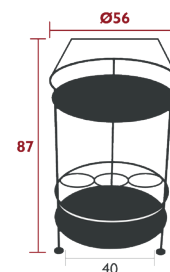

6 kg

4602 - ARMCHAIR

DOMESTIC | PROFESSIONAL | INTENSIVE

6⁷
IPAC

Steel wire frame
 Perforated steel sheet seat
 Steel wire backrest
 Steel wire armrests
Stacking capacity: x 7 (Height – stacked: 135 cm)
 See inside cover for available colours
Compatible with:
 OUTDOOR CUSHION Ø 43 CM - BASICS

7.3 kg

1060 - PORTABLE BAR

DOMESTIC | PROFESSIONAL | INTENSIVE

6⁷
IPAC

Steel wire frame
 Perforated steel sheet table top
 See inside cover for available colours

4.5 kg

0630 - TABLE Ø 96 CM

DOMESTIC PROFESSIONAL INTENSIVE

6⁷
IPAC

Do x5

16

Perforated steel sheet table top
Steel wire and tubular base
Parasol hole : pole max. Ø 39 mm
See inside cover for available colours

10.5 kg

0631 - TABLE Ø 117 CM

DOMESTIC PROFESSIONAL INTENSIVE

6⁷
IPAC

Do x8

16

Perforated steel sheet table top
Steel wire and tubular base
Parasol hole : pole max. Ø 39 mm
See inside cover for available colours

14.2 kg

MONTMARTRE

FURNITURE