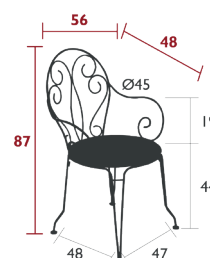

6 kg

4602 - ARMCHAIR

DOMESTIC | PROFESSIONAL | INTENSIVE

6⁷
IPAC

Steel wire frame
 Perforated steel sheet seat
 Steel wire backrest
 Steel wire armrests
Stacking capacity: x 7 (Height – stacked: 135 cm)
 See inside cover for available colours
Compatible with:
 OUTDOOR CUSHION Ø 43 CM - BASICS

7.3 kg

1060 - PORTABLE BAR

DOMESTIC | PROFESSIONAL | INTENSIVE

6⁷
IPAC

Steel wire frame
 Perforated steel sheet table top
 See inside cover for available colours

4.5 kg

0630 - TABLE Ø 96 CM

DOMESTIC PROFESSIONAL INTENSIVE

6⁷
IPAC

Do x5

16

Perforated steel sheet table top
Steel wire and tubular base
Parasol hole : pole max. Ø 39 mm
See inside cover for available colours

10.5 kg

0631 - TABLE Ø 117 CM

DOMESTIC PROFESSIONAL INTENSIVE

6⁷
IPAC

Do x8

16

Perforated steel sheet table top
Steel wire and tubular base
Parasol hole : pole max. Ø 39 mm
See inside cover for available colours

14.2 kg

MONTMARTRE

FURNITURE