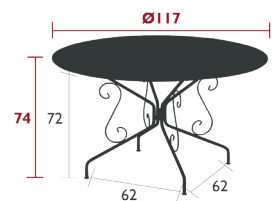

6 kg

4602 - ARMCHAIR

DOMESTIC | PROFESSIONAL | INTENSIVE

6⁷
IPAC

Steel wire frame
 Perforated steel sheet seat
 Steel wire backrest
 Steel wire armrests
Stacking capacity: x 7 (Height – stacked: 135 cm)
 See inside cover for available colours
Compatible with:
 OUTDOOR CUSHION Ø 43 CM - BASICS

7.3 kg

1060 - PORTABLE BAR

DOMESTIC | PROFESSIONAL | INTENSIVE

6⁷
IPAC

Steel wire frame
 Perforated steel sheet table top
 See inside cover for available colours

4.5 kg

0630 - TABLE Ø 96 CM

DOMESTIC PROFESSIONAL INTENSIVE

6⁷
IPAC

Do x5

16

Perforated steel sheet table top
Steel wire and tubular base
Parasol hole : pole max. Ø 39 mm
See inside cover for available colours

10.5 kg

0631 - TABLE Ø 117 CM

DOMESTIC PROFESSIONAL INTENSIVE

6⁷
IPAC

Do x8

16

Perforated steel sheet table top
Steel wire and tubular base
Parasol hole : pole max. Ø 39 mm
See inside cover for available colours

14.2 kg

MONTMARTRE

FURNITURE