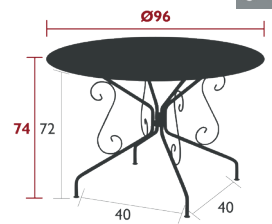

6 kg

4602 - ARMCHAIR

DOMESTIC | PROFESSIONAL | INTENSIVE

6⁷
IPAC

Steel wire frame
 Perforated steel sheet seat
 Steel wire backrest
 Steel wire armrests
Stacking capacity: x 7 (Height – stacked: 135 cm)
 See inside cover for available colours
Compatible with:
 OUTDOOR CUSHION Ø 43 CM - BASICS

7.3 kg

1060 - PORTABLE BAR

DOMESTIC | PROFESSIONAL | INTENSIVE

6⁷
IPAC

Steel wire frame
 Perforated steel sheet table top
 See inside cover for available colours

4.5 kg

0630 - TABLE Ø 96 CM

DOMESTIC PROFESSIONAL INTENSIVE

6⁷
IPAC

Do x5

16

Perforated steel sheet table top
Steel wire and tubular base
Parasol hole : pole max. Ø 39 mm
See inside cover for available colours

10.5 kg

0631 - TABLE Ø 117 CM

DOMESTIC PROFESSIONAL INTENSIVE

6⁷
IPAC

Do x8

16

Perforated steel sheet table top
Steel wire and tubular base
Parasol hole : pole max. Ø 39 mm
See inside cover for available colours

14.2 kg

MONTMARTRE

FURNITURE