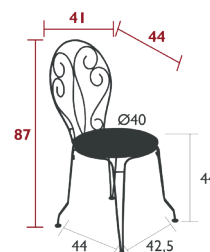

4601 - CHAIR

DOMESTIC | PROFESSIONAL | INTENSIVE

6⁷
IPAC

Steel wire frame
 Perforated steel sheet seat
 Steel wire backrest
Stacking capacity: x 10 (Height – stacked: 160 cm)
 See inside cover for available colours
Compatible with:
 OUTDOOR CUSHION Ø 39 CM - BASICS
 OUTDOOR CUSHION Ø 40 CM - COLOR MIX

6 kg

4602 - ARMCHAIR

DOMESTIC | PROFESSIONAL | INTENSIVE

6⁷
IPAC

Steel wire frame
 Perforated steel sheet seat
 Steel wire backrest
 Steel wire armrests
Stacking capacity: x 7 (Height – stacked: 135 cm)
 See inside cover for available colours
Compatible with:
 OUTDOOR CUSHION Ø 43 CM - BASICS

6⁷
IPAC

Do x5

16

Perforated steel sheet table top
Steel wire and tubular base
Parasol hole : pole max. Ø 39 mm
See inside cover for available colours

10.5 kg

0631 - TABLE Ø 117 CM

DOMESTIC PROFESSIONAL INTENSIVE

6⁷
IPAC

Do x8

16

Perforated steel sheet table top
Steel wire and tubular base
Parasol hole : pole max. Ø 39 mm
See inside cover for available colours

14.2 kg

MONTMARTRE

FURNITURE