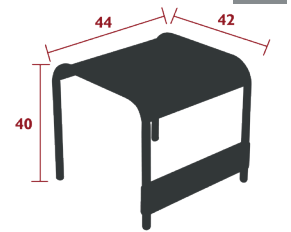

## 4116 - 2-SEATER GARDEN BENCH

DESIGN BY FRÉDÉRIC SOFIA

NEW

DOMESTIC | PROFESSIONAL | INTENSIVE

9 IPAC

x2

23

Tubular aluminium frame  
 Curved aluminium slat seat  
 Curved aluminium slat backrest  
 Aluminium slat armrests  
 Silencing pads  
Compatible with:  
 ARMREST SHELF - BELLEVIE

## 4160 - SMALL LOW TABLE / FOOTREST

DESIGN BY FRÉDÉRIC SOFIA

DOMESTIC | PROFESSIONAL | INTENSIVE

9 IPAC

23

Aluminium slat  
Tubular aluminium base  
Silencing pads

3 kg