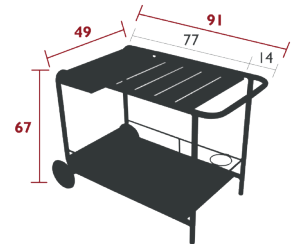

## 4115 - 2/3-SEATER BENCH WITH BACKREST

DESIGN BY FRÉDÉRIC SOFIA

DOMESTIC | PROFESSIONAL | INTENSIVE | **9** IPAC | 23 x3

Tubular aluminium frame  
 Curved aluminium slat seat  
 Curved aluminium slat backrest  
 Silencing pads  
Stacking capacity: x 4 (Height – stacked: 100 cm)

10.3 kg

4110 - 3/4-SEATER BENCH

DESIGN BY FRÉDÉRIC SOFIA

DOMESTIC | PROFESSIONAL | INTENSIVE

9 IPAC

4

23

Tubular aluminium frame  
Curved aluminium slat seat  
Silencing pads

## 4164 - SIDE BAR / TROLLEY BAR

DESIGN BY FRÉDÉRIC SOFIA

DOMESTIC PROFESSIONAL INTENSIVE **9** IPAC

Tubular aluminium frame  
Removable aluminium sheet table top  
Silencing pads  
Removable tray dimensions : 53 x 46,5 x 5,5 cm  
Aluminium wheels with flexible PVC tread