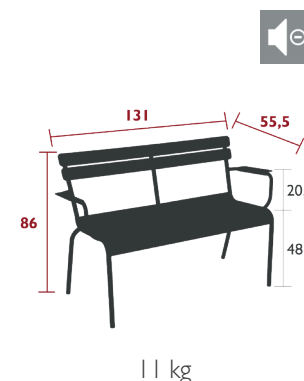

## 4104 - LOW ARMCHAIR

DESIGN BY FRÉDÉRIC SOFIA

DOMESTIC | PROFESSIONAL | INTENSIVE

9 IPAC

23

Tubular aluminium frame  
 Curved aluminium slat seat  
 Curved aluminium slat backrest  
 Aluminium slat armrests  
 Silencing pads  
Stacking capacity: x 6 (Height – stacked: 102 cm)  
Compatible with:  
 OUTDOOR CUSHION 96 X 47 CM - BASICS  
 SET OF 2 OUTDOOR CUSHION 41 X 45 CM - COLOR MIX  
 LOW ARMCHAIR HEADREST - LUXEMBOURG

## 4105 - DUO LOW ARMCHAIR

DESIGN BY FRÉDÉRIC SOFIA

DOMESTIC | PROFESSIONAL | INTENSIVE

9 IPAC

x2

23

Tubular aluminium frame  
 Curved aluminium slat seat  
 Curved aluminium slat backrest  
 Aluminium slat armrests  
 Silencing pads  
Stacking capacity: x 4 (Height – stacked: 85 cm)

## 4116 - 2-SEATER GARDEN BENCH

DESIGN BY FRÉDÉRIC SOFIA

NEW

DOMESTIC | PROFESSIONAL | INTENSIVE

9 IPAC

x2

23

Tubular aluminium frame  
 Curved aluminium slat seat  
 Curved aluminium slat backrest  
 Aluminium slat armrests  
 Silencing pads  
Compatible with:  
 ARMREST SHELF - BELLEVIE