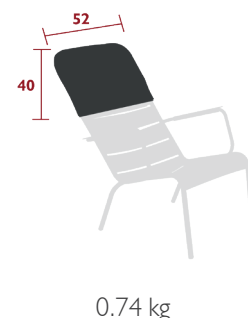

## 4104 - LOW ARMCHAIR

DESIGN BY FRÉDÉRIC SOFIA

DOMESTIC | PROFESSIONAL | INTENSIVE

9 IPAC

23

Tubular aluminium frame  
 Curved aluminium slat seat  
 Curved aluminium slat backrest  
 Aluminium slat armrests  
 Silencing pads  
Stacking capacity: x 6 (Height – stacked: 102 cm)  
Compatible with:  
 OUTDOOR CUSHION 96 X 47 CM - BASICS  
 SET OF 2 OUTDOOR CUSHION 41 X 45 CM - COLOR MIX  
 LOW ARMCHAIR HEADREST - LUXEMBOURG

## 4105 - DUO LOW ARMCHAIR

DESIGN BY FRÉDÉRIC SOFIA

DOMESTIC | PROFESSIONAL | INTENSIVE

9 IPAC

x2

23

Tubular aluminium frame  
 Curved aluminium slat seat  
 Curved aluminium slat backrest  
 Aluminium slat armrests  
 Silencing pads  
Stacking capacity: x 4 (Height – stacked: 85 cm)