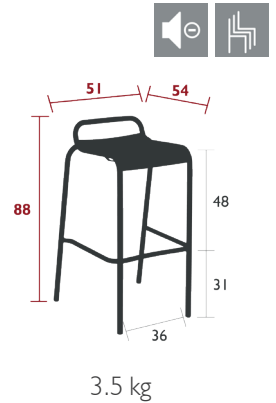

## 4135 - FOUR-LEG TABLE 80 X 80 CM

DESIGN BY FRÉDÉRIC SOFIA

DOMESTIC PROFESSIONAL INTENSIVE **9** IPAC

Aluminium slat table top  
Tubular aluminium base  
Parasol hole : pole max. Ø 41 mm

9 kg

4133 - TABLE 143 X 80 CM

DESIGN BY FRÉDÉRIC SOFIA

DOMESTIC PROFESSIONAL INTENSIVE

9 IPAC

x6

23

Aluminium slat table top  
Tubular aluminium base  
Parasol hole : pole max. Ø 41 mm

4136 - TABLE 165 X 100 CM

DESIGN BY FRÉDÉRIC SOFIA

## 4112 - BAR STOOL DESIGN BY FRÉDÉRIC SOFIA

DOMESTIC | PROFESSIONAL | INTENSIVE | 9 IPAC | 23

Tubular aluminium frame  
Curved aluminium slat seat  
Silencing pads  
Stacking capacity: x 6 (Height – stacked: 106.5 cm)  
Compatible with:  
OUTDOOR CUSHION 41 X 38 CM - COLOR MIX

## 4103 - BAR CHAIR DESIGN BY FRÉDÉRIC SOFIA

DOMESTIC | PROFESSIONAL | INTENSIVE | 9 IPAC | 23

Tubular aluminium frame  
Curved aluminium slat seat  
Curved aluminium slat backrest  
Silencing pads  
Stacking capacity: x 6 (Height – stacked: 120 cm)  
Compatible with:  
SKIN OUTDOOR CUSHION 45 X 40 CM - BASICS  
OUTDOOR CUSHION 37 X 41 CM - BASICS  
OUTDOOR CUSHION 41 X 38 CM - COLOR MIX