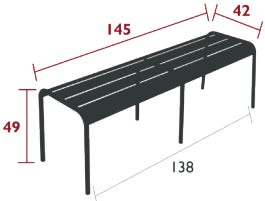

## 4115 - 2/3-SEATER BENCH WITH BACKREST

DESIGN BY FRÉDÉRIC SOFIA

DOMESTIC | PROFESSIONAL | INTENSIVE | **9** IPAC | 23 x3

Tubular aluminium frame  
 Curved aluminium slat seat  
 Curved aluminium slat backrest  
 Silencing pads  
Stacking capacity: x 4 (Height – stacked: 100 cm)

10.3 kg

4110 - 3/4-SEATER BENCH

DESIGN BY FRÉDÉRIC SOFIA

DOMESTIC | PROFESSIONAL | INTENSIVE

9 IPAC

4

23

Tubular aluminium frame  
Curved aluminium slat seat  
Silencing pads

## 4164 - SIDE BAR / TROLLEY BAR

DESIGN BY FRÉDÉRIC SOFIA

DOMESTIC PROFESSIONAL INTENSIVE **9** IPAC

Tubular aluminium frame  
Removable aluminium sheet table top  
Silencing pads  
Removable tray dimensions : 53 x 46,5 x 5,5 cm  
Aluminium wheels with flexible PVC tread