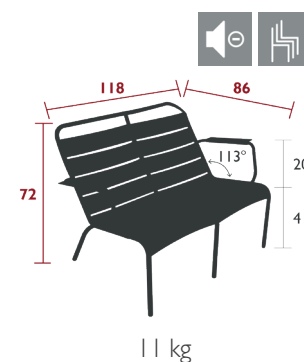

## 4104 - LOW ARMCHAIR

DESIGN BY FRÉDÉRIC SOFIA

DOMESTIC | PROFESSIONAL | INTENSIVE

9 IPAC

23

Tubular aluminium frame  
 Curved aluminium slat seat  
 Curved aluminium slat backrest  
 Aluminium slat armrests  
 Silencing pads  
Stacking capacity: x 6 (Height – stacked: 102 cm)  
Compatible with:  
 OUTDOOR CUSHION 96 X 47 CM - BASICS  
 SET OF 2 OUTDOOR CUSHION 41 X 45 CM - COLOR MIX  
 LOW ARMCHAIR HEADREST - LUXEMBOURG

## 4105 - DUO LOW ARMCHAIR

DESIGN BY FRÉDÉRIC SOFIA

DOMESTIC | PROFESSIONAL | INTENSIVE

9 IPAC

x2

23

Tubular aluminium frame  
 Curved aluminium slat seat  
 Curved aluminium slat backrest  
 Aluminium slat armrests  
 Silencing pads  
Stacking capacity: x 4 (Height – stacked: 85 cm)

## 4116 - 2-SEATER GARDEN BENCH

DESIGN BY FRÉDÉRIC SOFIA

NEW

DOMESTIC | PROFESSIONAL | INTENSIVE

9 IPAC

x2

23

Tubular aluminium frame  
 Curved aluminium slat seat  
 Curved aluminium slat backrest  
 Aluminium slat armrests  
 Silencing pads  
Compatible with:  
 ARMREST SHELF - BELLEVIE