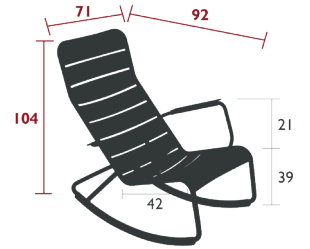

21.5 kg

4141 - HIGH TABLE 126 X 73 CM

DESIGN BY FRÉDÉRIC SOFIA

DOMESTIC PROFESSIONAL INTENSIVE

9  
IPAC

x 6

23

Aluminium slat table top  
Tubular aluminium base  
Tubular aluminium cross-piece for footrest  
Comes with two handbag hooks

16 kg

LUXEMBOURG

FURNITURE

4166 - ROCKING CHAIR  
DESIGN BY FRÉDÉRIC SOFIA

DOMESTIC | PROFESSIONAL | INTENSIVE | 9 IPAC | 23

Tubular aluminium frame  
Curved aluminium slat seat  
Curved aluminium slat backrest  
Aluminium slat armrests

8.4 kg

4211 - LOUNGE CHAIR  
DESIGN BY FRÉDÉRIC SOFIA

DOMESTIC | PROFESSIONAL | INTENSIVE | 9 IPAC | 23

Tubular aluminium frame  
Curved aluminium slat seat  
Curved aluminium slat backrest  
Silencing pads  
Stacking capacity: x 6 (Height – stacked: 101 cm)  
Compatible with:  
SET OF 2 OUTDOOR CUSHION 41 X 45 CM - COLOR MIX

4 kg

4212 - LOUNGE ARMCHAIR  
DESIGN BY FRÉDÉRIC SOFIA

DOMESTIC | PROFESSIONAL | INTENSIVE | 9 IPAC | 23

Tubular aluminium frame  
Curved aluminium slat seat  
Curved aluminium slat backrest  
Aluminium slat armrests  
Silencing pads  
Stacking capacity: x 6 (Height – stacked: 101 cm)  
Compatible with:  
ARMREST SHELF - BELLEVIE  
SET OF 2 OUTDOOR CUSHION 41 X 45 CM - COLOR MIX