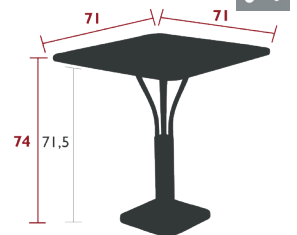

## 4164 - SIDE BAR / TROLLEY BAR

DESIGN BY FRÉDÉRIC SOFIA

DOMESTIC PROFESSIONAL INTENSIVE **9** IPAC

Tubular aluminium frame  
Removable aluminium sheet table top  
Silencing pads  
Removable tray dimensions : 53 x 46,5 x 5,5 cm  
Aluminium wheels with flexible PVC tread

## 4142 - PEDESTAL TABLE 71 X 71 CM WITH SOLID TOP

DESIGN BY FRÉDÉRIC SOFIA

DOMESTIC PROFESSIONAL INTENSIVE **9** IPAC

Steel sheet table top  
Tubular aluminium base  
Aluminium base, steel ballast  
Product enhancement :  
No rim, reduces corrosion risk