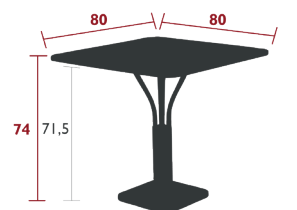

## 4134 - PEDESTAL TABLE 80 X 80 CM

DESIGN BY FRÉDÉRIC SOFIA

DOMESTIC PROFESSIONAL INTENSIVE **9** IPAC

Aluminium slat table top  
Tubular aluminium base  
Aluminium base, steel ballast  
Parasol hole : pole max. Ø 37 mm