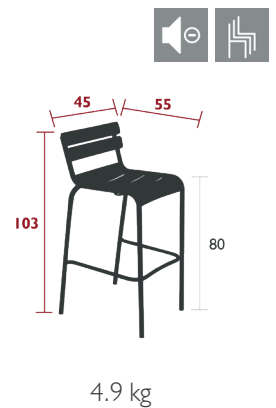

## 4135 - FOUR-LEG TABLE 80 X 80 CM

DESIGN BY FRÉDÉRIC SOFIA

DOMESTIC PROFESSIONAL INTENSIVE **9** IPAC

Aluminium slat table top  
Tubular aluminium base  
Parasol hole : pole max. Ø 41 mm

9 kg

4133 - TABLE 143 X 80 CM

## 4112 - BAR STOOL DESIGN BY FRÉDÉRIC SOFIA

DOMESTIC | PROFESSIONAL | INTENSIVE | 9 IPAC | 23

Tubular aluminium frame  
Curved aluminium slat seat  
Silencing pads  
Stacking capacity: x 6 (Height – stacked: 106.5 cm)  
Compatible with:  
OUTDOOR CUSHION 41 X 38 CM - COLOR MIX

## 4103 - BAR CHAIR DESIGN BY FRÉDÉRIC SOFIA

DOMESTIC | PROFESSIONAL | INTENSIVE | 9 IPAC | 23

Tubular aluminium frame  
Curved aluminium slat seat  
Curved aluminium slat backrest  
Silencing pads  
Stacking capacity: x 6 (Height – stacked: 120 cm)  
Compatible with:  
SKIN OUTDOOR CUSHION 45 X 40 CM - BASICS  
OUTDOOR CUSHION 37 X 41 CM - BASICS  
OUTDOOR CUSHION 41 X 38 CM - COLOR MIX