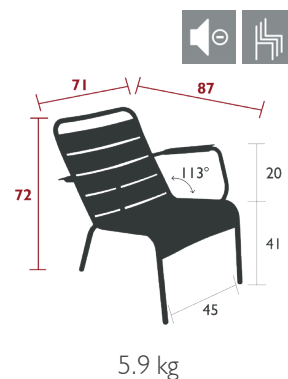

8.4 kg

4211 - LOUNGE CHAIR  
DESIGN BY FRÉDÉRIC SOFIA

DOMESTIC | PROFESSIONAL | INTENSIVE | 9 IPAC | 23

Tubular aluminium frame  
Curved aluminium slat seat  
Curved aluminium slat backrest  
Silencing pads  
Stacking capacity: x 6 (Height – stacked: 101 cm)  
Compatible with:  
SET OF 2 OUTDOOR CUSHION 41 X 45 CM - COLOR MIX

4 kg

4212 - LOUNGE ARMCHAIR  
DESIGN BY FRÉDÉRIC SOFIA

DOMESTIC | PROFESSIONAL | INTENSIVE | 9 IPAC | 23

Tubular aluminium frame  
Curved aluminium slat seat  
Curved aluminium slat backrest  
Aluminium slat armrests  
Silencing pads  
Stacking capacity: x 6 (Height – stacked: 101 cm)  
Compatible with:  
ARMREST SHELF - BELLEVIE  
SET OF 2 OUTDOOR CUSHION 41 X 45 CM - COLOR MIX

## 4104 - LOW ARMCHAIR

DESIGN BY FRÉDÉRIC SOFIA

DOMESTIC | PROFESSIONAL | INTENSIVE

9 IPAC

23

Tubular aluminium frame  
 Curved aluminium slat seat  
 Curved aluminium slat backrest  
 Aluminium slat armrests  
 Silencing pads  
Stacking capacity: x 6 (Height – stacked: 102 cm)  
Compatible with:  
 OUTDOOR CUSHION 96 X 47 CM - BASICS  
 SET OF 2 OUTDOOR CUSHION 41 X 45 CM - COLOR MIX  
 LOW ARMCHAIR HEADREST - LUXEMBOURG

## 4105 - DUO LOW ARMCHAIR

DESIGN BY FRÉDÉRIC SOFIA

DOMESTIC | PROFESSIONAL | INTENSIVE

9 IPAC

x2

23

Tubular aluminium frame  
 Curved aluminium slat seat  
 Curved aluminium slat backrest  
 Aluminium slat armrests  
 Silencing pads  
Stacking capacity: x 4 (Height – stacked: 85 cm)