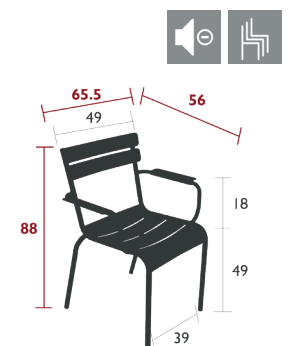

## 4101 - CHAIR

DESIGN BY FRÉDÉRIC SOFIA

DOMESTIC | PROFESSIONAL | INTENSIVE | **9** IPAC | 23

Tubular aluminium frame  
 Curved aluminium slat seat  
 Curved aluminium slat backrest  
 Silencing pads  
Stacking capacity: x 10 (Height – stacked: 123.5 cm)  
Compatible with:  
 SKIN OUTDOOR CUSHION 45 X 40 CM - BASICS  
 OUTDOOR CUSHION 37 X 41 CM - BASICS  
 OUTDOOR CUSHION 41 X 38 CM - COLOR MIX

3.8 kg

## 4102 - ARMCHAIR

DESIGN BY FRÉDÉRIC SOFIA

DOMESTIC | PROFESSIONAL | INTENSIVE | **9** IPAC | 23

Tubular aluminium frame  
 Curved aluminium slat seat  
 Curved aluminium slat backrest  
 Aluminium slat armrests  
 Silencing pads  
Stacking capacity: x 8 (Height – stacked: 116 cm)  
Compatible with:  
 SKIN OUTDOOR CUSHION 45 X 40 CM - BASICS  
 OUTDOOR CUSHION 37 X 41 CM - BASICS  
 ARMREST SHELF - BELLEVIE  
 OUTDOOR CUSHION 41 X 38 CM - COLOR MIX

## 4115 - 2/3-SEATER BENCH WITH BACKREST

DESIGN BY FRÉDÉRIC SOFIA

DOMESTIC | PROFESSIONAL | INTENSIVE | **9** IPAC | 23 x3

Tubular aluminium frame  
 Curved aluminium slat seat  
 Curved aluminium slat backrest  
 Silencing pads  
Stacking capacity: x 4 (Height – stacked: 100 cm)