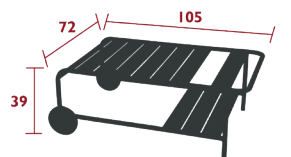

## 4168 - LOW TABLE WITH CASTERS

DOMESTIC | PROFESSIONAL | INTENSIVE

9 IPAC

23

Aluminium slat table top  
Tubular aluminium base  
Aluminium wheels with flexible PVC tread  
Silencing pads

10.6 kg