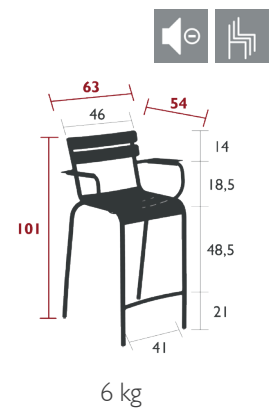

## 4112 - BAR STOOL DESIGN BY FRÉDÉRIC SOFIA

DOMESTIC | PROFESSIONAL | INTENSIVE | 9 IPAC | 23

Tubular aluminium frame  
Curved aluminium slat seat  
Silencing pads  
Stacking capacity: x 6 (Height – stacked: 106.5 cm)  
Compatible with:  
OUTDOOR CUSHION 41 X 38 CM - COLOR MIX

## 4103 - BAR CHAIR DESIGN BY FRÉDÉRIC SOFIA

DOMESTIC | PROFESSIONAL | INTENSIVE | 9 IPAC | 23

Tubular aluminium frame  
Curved aluminium slat seat  
Curved aluminium slat backrest  
Silencing pads  
Stacking capacity: x 6 (Height – stacked: 120 cm)  
Compatible with:  
SKIN OUTDOOR CUSHION 45 X 40 CM - BASICS  
OUTDOOR CUSHION 37 X 41 CM - BASICS  
OUTDOOR CUSHION 41 X 38 CM - COLOR MIX

## 4113 - HIGH ARMCHAIR DESIGN BY FRÉDÉRIC SOFIA

DOMESTIC | PROFESSIONAL | INTENSIVE | 9 IPAC | 23

Tubular aluminium frame  
Curved aluminium slat seat  
Curved aluminium slat backrest  
Aluminium slat armrests  
Silencing pads  
Stacking capacity: x 6 (Height – stacked: 123 cm)  
Compatible with:  
SKIN OUTDOOR CUSHION 45 X 40 CM - BASICS  
OUTDOOR CUSHION 37 X 41 CM - BASICS  
ARMREST SHELF - BELLEVIE  
OUTDOOR CUSHION 41 X 38 CM - COLOR MIX

# LUXEMBOURG *HIGH DINING*

4140 - HIGH PEDESTAL TABLE 80 X 80 CM

DESIGN BY FRÉDÉRIC SOFIA

DOMESTIC PROFESSIONAL INTENSIVE

9  
IPAC

x 4

23

Aluminium slat table top  
Tubular aluminium base  
Aluminium base, steel ballast  
Parasol hole : pole max. Ø 37 mm