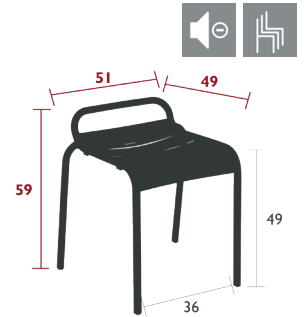

## 4111 - STOOL

DESIGN BY FRÉDÉRIC SOFIA

DOMESTIC | PROFESSIONAL | INTENSIVE | **9** IPAC | 23

Tubular aluminium frame  
 Curved aluminium slat seat  
 Silencing pads  
Stacking capacity: x 10 (Height – stacked: 92 cm)  
Compatible with:  
 OUTDOOR CUSHION 41 X 38 CM - COLOR MIX

## 4101 - CHAIR

DESIGN BY FRÉDÉRIC SOFIA

DOMESTIC | PROFESSIONAL | INTENSIVE | **9** IPAC | 23

Tubular aluminium frame  
 Curved aluminium slat seat  
 Curved aluminium slat backrest  
 Silencing pads  
Stacking capacity: x 10 (Height – stacked: 123.5 cm)  
Compatible with:  
 SKIN OUTDOOR CUSHION 45 X 40 CM - BASICS  
 OUTDOOR CUSHION 37 X 41 CM - BASICS  
 OUTDOOR CUSHION 41 X 38 CM - COLOR MIX