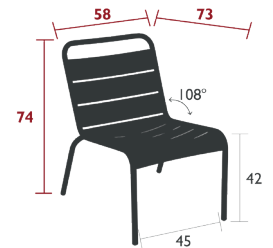

21.5 kg

4141 - HIGH TABLE 126 X 73 CM

DESIGN BY FRÉDÉRIC SOFIA

DOMESTIC PROFESSIONAL INTENSIVE

9  
IPAC

x 6

23

Aluminium slat table top  
Tubular aluminium base  
Tubular aluminium cross-piece for footrest  
Comes with two handbag hooks

16 kg

LUXEMBOURG

FURNITURE

4166 - ROCKING CHAIR  
DESIGN BY FRÉDÉRIC SOFIA

DOMESTIC | PROFESSIONAL | INTENSIVE | 9 IPAC | 23

Tubular aluminium frame  
Curved aluminium slat seat  
Curved aluminium slat backrest  
Aluminium slat armrests

8.4 kg

4211 - LOUNGE CHAIR  
DESIGN BY FRÉDÉRIC SOFIA

DOMESTIC | PROFESSIONAL | INTENSIVE | 9 IPAC | 23

Tubular aluminium frame  
Curved aluminium slat seat  
Curved aluminium slat backrest  
Silencing pads  
Stacking capacity: x 6 (Height – stacked: 101 cm)  
Compatible with:  
SET OF 2 OUTDOOR CUSHION 41 X 45 CM - COLOR MIX

4 kg

4212 - LOUNGE ARMCHAIR  
DESIGN BY FRÉDÉRIC SOFIA

DOMESTIC | PROFESSIONAL | INTENSIVE | 9 IPAC | 23

Tubular aluminium frame  
Curved aluminium slat seat  
Curved aluminium slat backrest  
Aluminium slat armrests  
Silencing pads  
Stacking capacity: x 6 (Height – stacked: 101 cm)  
Compatible with:  
ARMREST SHELF - BELLEVIE  
SET OF 2 OUTDOOR CUSHION 41 X 45 CM - COLOR MIX