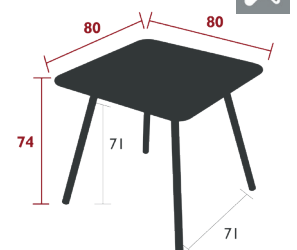

## 4134 - PEDESTAL TABLE 80 X 80 CM

DESIGN BY FRÉDÉRIC SOFIA

DOMESTIC PROFESSIONAL INTENSIVE **9** IPAC

Aluminium slat table top  
Tubular aluminium base  
Aluminium base, steel ballast  
Parasol hole : pole max. Ø 37 mm

## 4135 - FOUR-LEG TABLE 80 X 80 CM

DESIGN BY FRÉDÉRIC SOFIA

DOMESTIC PROFESSIONAL INTENSIVE **9** IPAC

Aluminium slat table top  
Tubular aluminium base  
Parasol hole : pole max. Ø 41 mm

9 kg

4133 - TABLE 143 X 80 CM