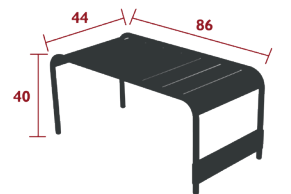

## 4161 - LARGE LOW TABLE / BENCH

DESIGN BY FRÉDÉRIC SOFIA

DOMESTIC | PROFESSIONAL | INTENSIVE

9 IPAC

23

Aluminium slat table top  
Tubular aluminium base  
Silencing pads

5 kg