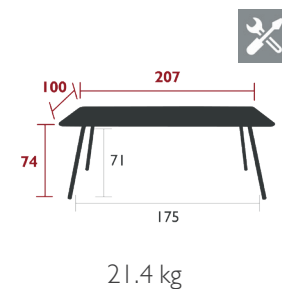

LUXEMBOURG