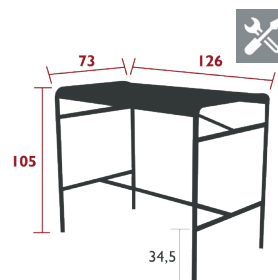

# LUXEMBOURG *HIGH DINING*

4140 - HIGH PEDESTAL TABLE 80 X 80 CM

DESIGN BY FRÉDÉRIC SOFIA

DOMESTIC PROFESSIONAL INTENSIVE

9  
IPAC

x 4

23

Aluminium slat table top  
Tubular aluminium base  
Aluminium base, steel ballast  
Parasol hole : pole max. Ø 37 mm

21.5 kg

4141 - HIGH TABLE 126 X 73 CM

DESIGN BY FRÉDÉRIC SOFIA

DOMESTIC PROFESSIONAL INTENSIVE

9  
IPAC

x 6

23

Aluminium slat table top  
Tubular aluminium base  
Tubular aluminium cross-piece for footrest  
Comes with two handbag hooks