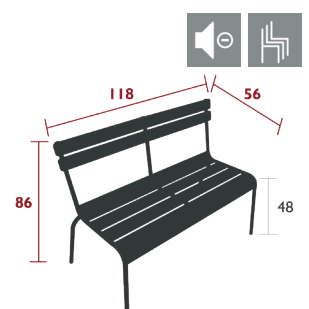

## 4111 - STOOL

DESIGN BY FRÉDÉRIC SOFIA

DOMESTIC | PROFESSIONAL | INTENSIVE | **9** IPAC | 23

Tubular aluminium frame  
 Curved aluminium slat seat  
 Silencing pads  
Stacking capacity: x 10 (Height – stacked: 92 cm)  
Compatible with:  
 OUTDOOR CUSHION 41 X 38 CM - COLOR MIX

## 4101 - CHAIR

DESIGN BY FRÉDÉRIC SOFIA

DOMESTIC | PROFESSIONAL | INTENSIVE | **9** IPAC | 23

Tubular aluminium frame  
 Curved aluminium slat seat  
 Curved aluminium slat backrest  
 Silencing pads  
Stacking capacity: x 10 (Height – stacked: 123.5 cm)  
Compatible with:  
 SKIN OUTDOOR CUSHION 45 X 40 CM - BASICS  
 OUTDOOR CUSHION 37 X 41 CM - BASICS  
 OUTDOOR CUSHION 41 X 38 CM - COLOR MIX

## 4102 - ARMCHAIR

DESIGN BY FRÉDÉRIC SOFIA

DOMESTIC | PROFESSIONAL | INTENSIVE | **9** IPAC | 23

Tubular aluminium frame  
 Curved aluminium slat seat  
 Curved aluminium slat backrest  
 Aluminium slat armrests  
 Silencing pads  
Stacking capacity: x 8 (Height – stacked: 116 cm)  
Compatible with:  
 SKIN OUTDOOR CUSHION 45 X 40 CM - BASICS  
 OUTDOOR CUSHION 37 X 41 CM - BASICS  
 ARMREST SHELF - BELLEVIE  
 OUTDOOR CUSHION 41 X 38 CM - COLOR MIX

## 4115 - 2/3-SEATER BENCH WITH BACKREST

DESIGN BY FRÉDÉRIC SOFIA

DOMESTIC | PROFESSIONAL | INTENSIVE | **9** IPAC | 23 x3

Tubular aluminium frame  
 Curved aluminium slat seat  
 Curved aluminium slat backrest  
 Silencing pads  
Stacking capacity: x 4 (Height – stacked: 100 cm)