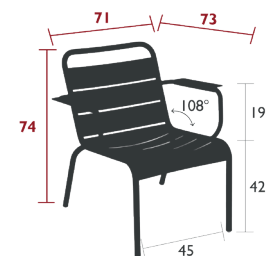

21.5 kg

4141 - HIGH TABLE 126 X 73 CM

DESIGN BY FRÉDÉRIC SOFIA

DOMESTIC PROFESSIONAL INTENSIVE

9  
IPAC

x 6

23

Aluminium slat table top  
Tubular aluminium base  
Tubular aluminium cross-piece for footrest  
Comes with two handbag hooks

8.4 kg

4211 - LOUNGE CHAIR  
DESIGN BY FRÉDÉRIC SOFIA

DOMESTIC | PROFESSIONAL | INTENSIVE | 9 IPAC | 23

Tubular aluminium frame  
Curved aluminium slat seat  
Curved aluminium slat backrest  
Silencing pads  
Stacking capacity: x 6 (Height – stacked: 101 cm)  
Compatible with:  
SET OF 2 OUTDOOR CUSHION 41 X 45 CM - COLOR MIX

4 kg

4212 - LOUNGE ARMCHAIR  
DESIGN BY FRÉDÉRIC SOFIA

DOMESTIC | PROFESSIONAL | INTENSIVE | 9 IPAC | 23

Tubular aluminium frame  
Curved aluminium slat seat  
Curved aluminium slat backrest  
Aluminium slat armrests  
Silencing pads  
Stacking capacity: x 6 (Height – stacked: 101 cm)  
Compatible with:  
ARMREST SHELF - BELLEVIE  
SET OF 2 OUTDOOR CUSHION 41 X 45 CM - COLOR MIX