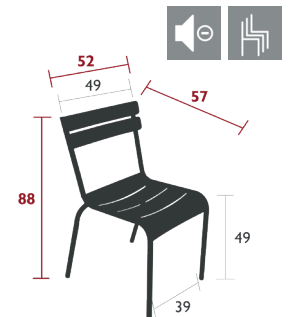

## 4111 - STOOL

DESIGN BY FRÉDÉRIC SOFIA

DOMESTIC | PROFESSIONAL | INTENSIVE | **9** IPAC | 23

Tubular aluminium frame  
 Curved aluminium slat seat  
 Silencing pads  
Stacking capacity: x 10 (Height – stacked: 92 cm)  
Compatible with:  
 OUTDOOR CUSHION 41 X 38 CM - COLOR MIX

## 4101 - CHAIR

DESIGN BY FRÉDÉRIC SOFIA

DOMESTIC | PROFESSIONAL | INTENSIVE | **9** IPAC | 23

Tubular aluminium frame  
 Curved aluminium slat seat  
 Curved aluminium slat backrest  
 Silencing pads  
Stacking capacity: x 10 (Height – stacked: 123.5 cm)  
Compatible with:  
 SKIN OUTDOOR CUSHION 45 X 40 CM - BASICS  
 OUTDOOR CUSHION 37 X 41 CM - BASICS  
 OUTDOOR CUSHION 41 X 38 CM - COLOR MIX