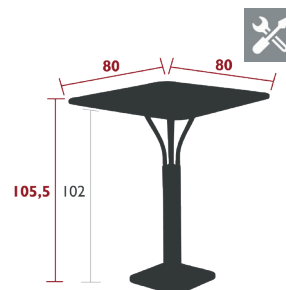

## 4103 - BAR CHAIR DESIGN BY FRÉDÉRIC SOFIA

DOMESTIC | PROFESSIONAL | INTENSIVE | 9 IPAC | 23

Tubular aluminium frame  
Curved aluminium slat seat  
Curved aluminium slat backrest  
Silencing pads  
Stacking capacity: x 6 (Height – stacked: 120 cm)  
Compatible with:  
SKIN OUTDOOR CUSHION 45 X 40 CM - BASICS  
OUTDOOR CUSHION 37 X 41 CM - BASICS  
OUTDOOR CUSHION 41 X 38 CM - COLOR MIX

## 4113 - HIGH ARMCHAIR DESIGN BY FRÉDÉRIC SOFIA

DOMESTIC | PROFESSIONAL | INTENSIVE | 9 IPAC | 23

Tubular aluminium frame  
Curved aluminium slat seat  
Curved aluminium slat backrest  
Aluminium slat armrests  
Silencing pads  
Stacking capacity: x 6 (Height – stacked: 123 cm)  
Compatible with:  
SKIN OUTDOOR CUSHION 45 X 40 CM - BASICS  
OUTDOOR CUSHION 37 X 41 CM - BASICS  
ARMREST SHELF - BELLEVIE  
OUTDOOR CUSHION 41 X 38 CM - COLOR MIX

# LUXEMBOURG *HIGH DINING*

4140 - HIGH PEDESTAL TABLE 80 X 80 CM

DESIGN BY FRÉDÉRIC SOFIA

DOMESTIC PROFESSIONAL INTENSIVE

9  
IPAC

x 4

23

Aluminium slat table top  
Tubular aluminium base  
Aluminium base, steel ballast  
Parasol hole : pole max. Ø 37 mm

21.5 kg

4141 - HIGH TABLE 126 X 73 CM

DESIGN BY FRÉDÉRIC SOFIA

DOMESTIC PROFESSIONAL INTENSIVE

9  
IPAC

x 6

23

Aluminium slat table top  
Tubular aluminium base  
Tubular aluminium cross-piece for footrest  
Comes with two handbag hooks