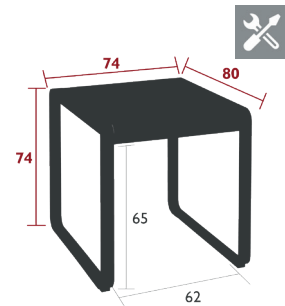

18 kg

8428 - TABLE 74 X 80 CM

DESIGN BY PAGNON ET PELHÂÎTRE

DOMESTIC PROFESSIONAL **INTENSIVE** 8 IPAC x2 23

Steel sheet table top  
Flat aluminium base  
Reinforced parts:  
Improvement of the table top finish, removal of the notch