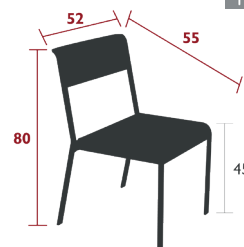

2-SEATER SOFA  
item code 4 numbers

**8445**

ACAPULCO BLUE  
metal colour code XX

**21**

OFF-WHITE CUSHIONS  
fabric colour code YY

**81**

8401 - CHAIR

DESIGN BY PAGNON ET PELHÂÎTRE

DOMESTIC PROFESSIONAL INTENSIVE **10** IPAC

Flat aluminium frame  
Aluminium sheet seat  
Aluminium sheet backrest  
Stacking capacity: x 10 (Height – stacked: 148 cm)

5.6 kg

8402 - CHAIR V2

DESIGN BY PAGNON ET PELHÂÎTRE