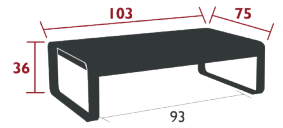

## 8450 - LOW TABLE

DESIGN BY PAGNON ET PELHAÏTRE

DOMESTIC | PROFESSIONAL | INTENSIVE | 10 IPAC | 23

Aluminium sheet table top  
 Flat aluminium base  
Reinforced parts:  
 Improvement of the table top finish, removal of the notch