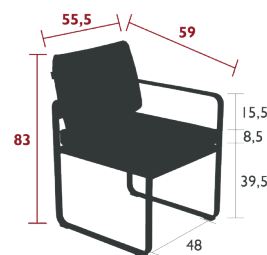

8401 - CHAIR

DESIGN BY PAGNON ET PELHÂÎTRE

DOMESTIC PROFESSIONAL INTENSIVE **10** IPAC

Flat aluminium frame
Aluminium sheet seat
Aluminium sheet backrest
Stacking capacity: x 10 (Height – stacked: 148 cm)

5.6 kg

8402 - CHAIR V2

DESIGN BY PAGNON ET PELHÂÎTRE

NEW DOMESTIC PROFESSIONAL INTENSIVE **8** IPAC

Flat aluminium frame
Steel sheet seat
Aluminium moulded backrest

7.5 kg

8405XXYY - DINING ARMCHAIR

DESIGN BY PAGNON ET PELHÂÎTRE

NEW DOMESTIC PROFESSIONAL INTENSIVE **10** IPAC

Flat aluminium frame
Perforated aluminium sheet seat
Perforated aluminium sheet backrest
Flat aluminium armrests

10 kg