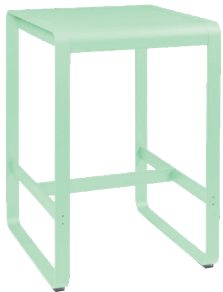

# BELLEVIE HIGH DINING

8403 - BAR STOOL

DESIGN BY PAGNON ET PELHAÏTRE

DOMESTIC PROFESSIONAL INTENSIVE

10  
IPAC

Flat aluminium frame  
Aluminium sheet seat  
Reinforced parts:  
Improvement of the seat finish, removal of the notch

6.5 kg

8467 - HIGH TABLE 74 X 80 CM

DESIGN BY PAGNON ET PELHAÏTRE

DOMESTIC PROFESSIONAL INTENSIVE

8  
IPAC

Steel sheet table top  
Flat aluminium base  
Aluminium tubular cross-piece for footrest  
Reinforced parts:  
Improvement of the table top finish, removal of the notch