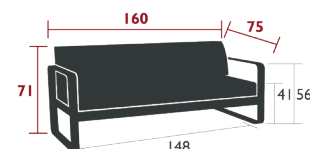

Flat aluminium frame
Perforated aluminium sheet seat
Tubular aluminium backrest
Flat aluminium armrests
Flame retardant treatment available on request for the UK market
Compatible with:
PROTECTIVE COVER FOR 2-SEATER SOFA - BELLEVIE
ARMREST SHELF - BELLEVIE