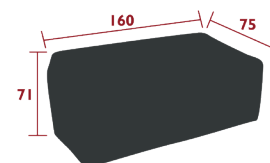

0.52 kg

847147 ● Anthracite