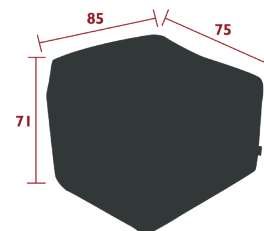

0.35 kg

847047 ● Anthracite