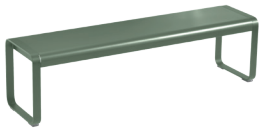

## 8410 - BENCH

DESIGN BY PAGNON ET PELHAÏTRE

DOMESTIC | PROFESSIONAL | INTENSIVE

8  
IPAC

3  
x

23

Flat aluminium frame  
Steel sheet seat  
Reinforced parts:  
Improvement of the seat finish, removal of the notch