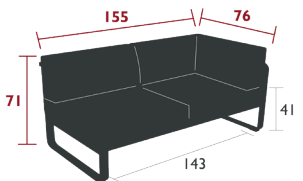

## 8524XXYY - 2-SEATER RIGHT CORNER MODULE

DESIGN BY PAGNON ET PELHAÏTRE

DOMESTIC | PROFESSIONAL | INTENSIVE

10 IPAC

x2

4

23

Flat aluminium frame  
 Perforated aluminium sheet seat  
 Aluminium tubular backrest  
 Flat aluminium armrests  
 2 connecting strips provided to secure the modules together  
 Flame retardant treatment available on request for the UK market  
 Compatible with:  
 PROTECTIVE COVER FOR 2-SEATER SOFA - BELLEVIE