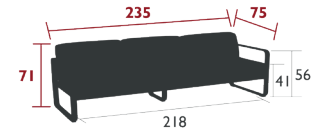

# BELLEVIE LOUNGE

8480XXYY - 3-SEATER SOFA  
 DESIGN BY PAGNON ET PELHAÏTRE

DOMESTIC | PROFESSIONAL | INTENSIVE

10 IPAC

x3

4

23

Flat aluminium frame  
 Perforated aluminium sheet seat  
 Tubular aluminium backrest  
 Flat aluminium armrests  
 Central leg to strengthen the frame, angle bracket to strengthen the backrest  
 Flame retardant treatment available on request for the UK market  
Compatible with:  
 PROTECTIVE COVER FOR 3-SEATER SOFA - BELLEVIE  
 ARMREST SHELF - BELLEVIE