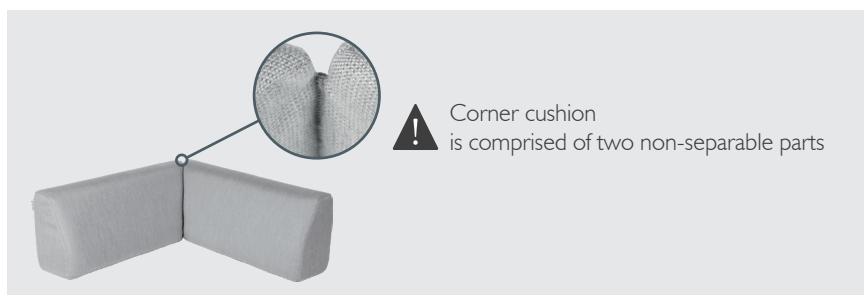

32.4 kg

8530XXYY - 3-SEATER CLUB SOFA
DESIGN BY PAGNON ET PELHAÏTRE

DOMESTIC | PROFESSIONAL | INTENSIVE

10 IPAC

x3

4

23

Flat aluminium frame
Perforated aluminium sheet seat
Tubular aluminium backrest
Flat aluminium armrests
Central leg to strengthen the frame, angle bracket to strengthen the backrest
Flame retardant treatment available on request for the UK market
Compatible with:
PROTECTIVE COVER FOR 3-SEATER SOFA - BELLEVIE

41.3 kg