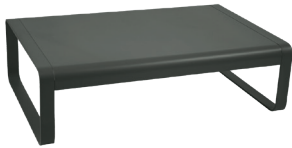

## 8450 - LOW TABLE

DESIGN BY PAGNON ET PELHAÏTRE

DOMESTIC | PROFESSIONAL | INTENSIVE | 10 IPAC | 23

Aluminium sheet table top  
 Flat aluminium base  
Reinforced parts:  
 Improvement of the table top finish, removal of the notch