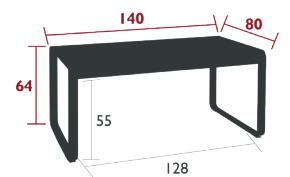

8450 - LOW TABLE

DESIGN BY PAGNON ET PELHAÏTRE

DOMESTIC | PROFESSIONAL | INTENSIVE | 10 IPAC | 23

Aluminium sheet table top
Flat aluminium base
Reinforced parts:
Improvement of the table top finish, removal of the notch

14 kg

8459 - MID-HEIGHT TABLE 74 X 80 CM

DESIGN BY PAGNON ET PELHAÏTRE

DOMESTIC | PROFESSIONAL | INTENSIVE | 8 IPAC | x2 | 23

Steel sheet table top
Flat aluminium base
Reinforced parts:
Improvement of the table top finish, removal of the notch

20.5 kg

8457 - MID-HEIGHT TABLE 140 X 80 CM

DESIGN BY PAGNON ET PELHAÏTRE

DOMESTIC | PROFESSIONAL | INTENSIVE | 8 IPAC | x4 | 23

Steel sheet table top
Flat aluminium base
Reinforced parts:
Improvement of the table top finish, removal of the notch
Compatible with:
PROTECTIVE COVER 160 X 100 CM FOR TABLE - COVERS

29 kg