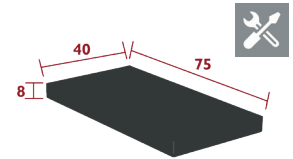

## 8452 - RECTANGULAR CONNECTING SHELF

DESIGN BY PAGNON ET PELHÂÎTRE

DOMESTIC | PROFESSIONAL | INTENSIVE

8 IPAC

23

Steel sheet  
Max. load: 60 kg

4.5 kg