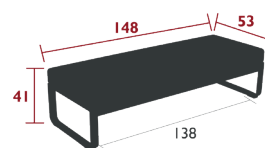

BELLEVIE LOUNGE

8490XXYY - 1-SEATER OTTOMAN

DESIGN BY PAGNON ET PELHÂÎTRE

DOMESTIC | PROFESSIONAL | INTENSIVE

7 IPAC

4

23

Flat aluminium frame
Perforated steel sheet seat
Flame retardant treatment available on request for the UK market
Reinforced parts:
Perforating seat allowing cushions to dry quicker

11 kg

8494XXYY - 2-SEATER OTTOMAN

DESIGN BY PAGNON ET PELHÂÎTRE

DOMESTIC | PROFESSIONAL | INTENSIVE

7 IPAC

x2

4

23

Flat aluminium frame
Perforated steel sheet seat
Flame retardant treatment available on request for the UK market
Reinforced parts:
Perforating seat allowing cushions to dry quicker

20 kg

8440XXYY - ARMCHAIR

DESIGN BY PAGNON ET PELHÂÎTRE

DOMESTIC | PROFESSIONAL | INTENSIVE

10 IPAC

4

23

Flat aluminium frame
Perforated aluminium sheet seat
Tubular aluminium backrest
Flat aluminium armrests
Flame retardant treatment available on request for the UK market
Compatible with:
PROTECTIVE COVER FOR ARMCHAIR - BELLEVIE
ARMREST SHELF - BELLEVIE

19.5 kg

8445XXYY - 2-SEATER SOFA

DESIGN BY PAGNON ET PELHÂÎTRE

DOMESTIC | PROFESSIONAL | INTENSIVE

10 IPAC

x2

4

23

Flat aluminium frame
Perforated aluminium sheet seat
Tubular aluminium backrest
Flat aluminium armrests
Flame retardant treatment available on request for the UK market
Compatible with:
PROTECTIVE COVER FOR 2-SEATER SOFA - BELLEVIE
ARMREST SHELF - BELLEVIE

28 kg