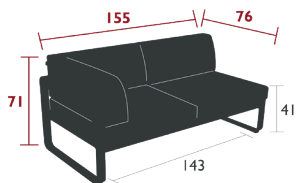

## 8523XXYY - 2-SEATER LEFT CORNER MODULE

DESIGN BY PAGNON ET PELHAÏTRE

DOMESTIC | PROFESSIONAL | INTENSIVE

10 IPAC

x2

4

23

Flat aluminium frame  
 Perforated aluminium sheet seat  
 Aluminium tubular backrest  
 Flat aluminium armrests  
 2 connecting strips provided to secure the modules together  
 Flame retardant treatment available on request for the UK market  
 Compatible with:  
 PROTECTIVE COVER FOR 2-SEATER SOFA - BELLEVIE