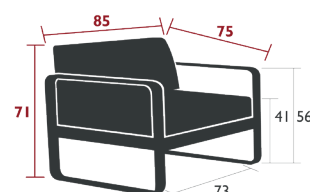

19.5 kg

8445XXYY - 2-SEATER SOFA

DESIGN BY PAGNON ET PELHÂÎTRE

DOMESTIC | PROFESSIONAL | INTENSIVE

10 IPAC

x2

4

23