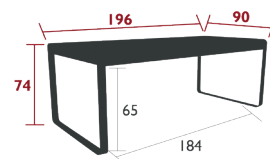

21 kg

8425 - TABLE 140 X 80 CM

DESIGN BY PAGNON ET PELHÂÎTRE

DOMESTIC PROFESSIONAL **INTENSIVE** 8 IPAC x4 23

Steel sheet table top  
Flat aluminium base  
Reinforced parts:  
Improvement of the table top finish, removal of the notch  
Compatible with:  
PROTECTIVE COVER 160 X 100 CM FOR TABLE - COVERS

29.6 kg

8420 - TABLE 196 X 90 CM

DESIGN BY PAGNON ET PELHÂÎTRE

DOMESTIC PROFESSIONAL **INTENSIVE** 10 IPAC x8 23

Aluminium sheet table top  
Flat aluminium base  
Leg riser provided for rain runoff  
Reinforced parts:  
Improvement of the table top finish, removal of the notch  
Compatible with:  
PROTECTIVE COVER 210 X 100 FOR TABLE - COVERS

29 kg

8434 - TABLE 196 X 90 CM - WITH STORAGE

DESIGN BY PAGNON ET PELHÂÎTRE

**NEW** DOMESTIC PROFESSIONAL **INTENSIVE** 9 IPAC x8 23

Aluminium sheet table top  
Flat aluminium base  
4 teak covers  
Leg riser provided for rain runoff