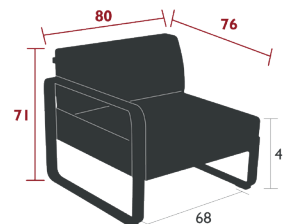

BELLEVIE LOUNGE

8511XXYY - 1-SEATER LEFT MODULE

DESIGN BY PAGNON ET PELHÂÎTRE

DOMESTIC | PROFESSIONAL | INTENSIVE

Flat aluminium frame
Perforated aluminium sheet seat
Tubular aluminium backrest
Flat aluminium armrests
2 connecting strips provided to secure the modules together
Flame retardant treatment available on request for the UK market
Compatible with:
PROTECTIVE COVER FOR ARMCHAIR - BELLEVIE
ARMREST SHELF - BELLEVIE

19.3 kg

8521XXYY - 2-SEATER LEFT MODULE

DESIGN BY PAGNON ET PELHÂÎTRE

DOMESTIC | PROFESSIONAL | INTENSIVE

Flat aluminium frame
Perforated aluminium sheet seat
Tubular aluminium backrest
Flat aluminium armrests
2 connecting strips provided to secure the modules together
Flame retardant treatment available on request for the UK market
Compatible with:
PROTECTIVE COVER FOR 2-SEATER SOFA - BELLEVIE
ARMREST SHELF - BELLEVIE

29 kg

8512XXYY - 1-SEATER RIGHT MODULE

DESIGN BY PAGNON ET PELHÂÎTRE

DOMESTIC | PROFESSIONAL | INTENSIVE

Flat aluminium frame
Perforated aluminium sheet seat
Tubular aluminium backrest
Flat aluminium armrests
2 connecting strips provided to secure the modules together
Flame retardant treatment available on request for the UK market
Compatible with:
PROTECTIVE COVER FOR ARMCHAIR - BELLEVIE
ARMREST SHELF - BELLEVIE

19.3 kg

8522XXYY - 2-SEATER RIGHT MODULE

DESIGN BY PAGNON ET PELHÂÎTRE

DOMESTIC | PROFESSIONAL | INTENSIVE

Flat aluminium frame
Perforated aluminium sheet seat
Tubular aluminium backrest
Flat aluminium armrests
2 connecting strips provided to secure the modules together
Flame retardant treatment available on request for the UK market
Compatible with:
PROTECTIVE COVER FOR 2-SEATER SOFA - BELLEVIE
ARMREST SHELF - BELLEVIE

29 kg

Aluminium connecting strips