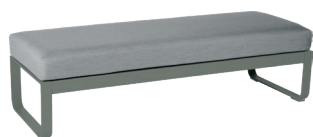

11 kg

8494XXYY - 2-SEATER OTTOMAN

DESIGN BY PAGNON ET PELHÂÎTRE

DOMESTIC | PROFESSIONAL | INTENSIVE

7 IPAC

x2

4

23