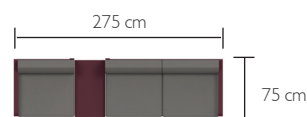

A SELECTION OF «READY TO USE» COMPOSITIONS AVAILABLE WITH STANDARD LEADTIME

8580XXXX - COMPOSITION 1 A
DESIGNED BY PAGNON AND PELHAÏTRE

DOMESTIC | PROFESSIONAL | **INTENSIVE** | 10 IPAC | 4 | 23 | 30°

1-seater left module (8511)
rectangular connecting shelf (8452)
2-seater right module (8522)

8581XXXX - COMPOSITION 1 B
DESIGNED BY PAGNON AND PELHAÏTRE

DOMESTIC | PROFESSIONAL | **INTENSIVE** | 10 IPAC | 4 | 23 | 30°

2-seater left module (8521)
rectangular connecting shelf (8452)
1-seater right module (8512)

8582XXXX - COMPOSITION 2 A
DESIGNED BY PAGNON AND PELHAÏTRE

DOMESTIC | PROFESSIONAL | **INTENSIVE** | 10 IPAC | 4 | 23 | 30°

2-seater left corner module (8523)
3-seater sofa (8480)
Invert the sofa backrest cushion
and the corner cushion of the corner module.

8583XXXX - COMPOSITION 2 B
DESIGNED BY PAGNON AND PELHAÏTRE

DOMESTIC | PROFESSIONAL | **INTENSIVE** | 10 IPAC | 4 | 23 | 30°

3-seater sofa (8480)
2-seater sofa right corner module (8524)
Invert the sofa backrest cushion
and the corner cushion of the corner module.