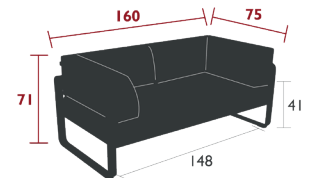

39 kg

8525XXYY - 2-SEATER CLUB SOFA  
 DESIGN BY PAGNON ET PELHAÏTRE

DOMESTIC | PROFESSIONAL | INTENSIVE

10 IPAC

x2

4

23

Flat aluminium frame  
 Perforated aluminium sheet seat  
 Tubular aluminium backrest  
 Flat aluminium armrests  
 Flame retardant treatment available on request for the UK market  
Compatible with:  
 PROTECTIVE COVER FOR 2-SEATER SOFA - BELLEVIE