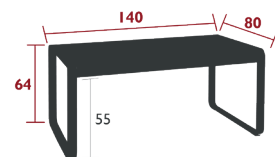

18 kg

8428 - TABLE 74 X 80 CM

DESIGN BY PAGNON ET PELHÂÎTRE

DOMESTIC PROFESSIONAL **INTENSIVE** 8 IPAC x2 23

Steel sheet table top  
Flat aluminium base  
Reinforced parts:  
Improvement of the table top finish, removal of the notch

21 kg

8425 - TABLE 140 X 80 CM

DESIGN BY PAGNON ET PELHÂÎTRE

DOMESTIC PROFESSIONAL **INTENSIVE** 8 IPAC x4 23

Steel sheet table top  
Flat aluminium base  
Reinforced parts:  
Improvement of the table top finish, removal of the notch  
Compatible with:  
PROTECTIVE COVER 160 X 100 CM FOR TABLE - COVERS

29.6 kg

8420 - TABLE 196 X 90 CM

DESIGN BY PAGNON ET PELHÂÎTRE

DOMESTIC PROFESSIONAL **INTENSIVE** 10 IPAC x8 23

Aluminium sheet table top  
Flat aluminium base  
Leg riser provided for rain runoff  
Reinforced parts:  
Improvement of the table top finish, removal of the notch  
Compatible with:  
PROTECTIVE COVER 210 X 100 FOR TABLE - COVERS

29 kg

8434 - TABLE 196 X 90 CM - WITH STORAGE

DESIGN BY PAGNON ET PELHÂÎTRE

**NEW** DOMESTIC PROFESSIONAL **INTENSIVE** 9 IPAC x8 23

Aluminium sheet table top  
Flat aluminium base  
4 teak covers  
Leg riser provided for rain runoff