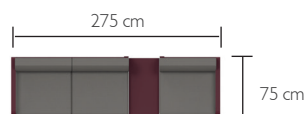

A SELECTION OF «READY TO USE» COMPOSITIONS AVAILABLE WITH STANDARD LEADTIME

8580XXXX - COMPOSITION 1 A
DESIGNED BY PAGNON AND PELHAÏTRE

DOMESTIC | PROFESSIONAL | **INTENSIVE** | 10 IPAC | 4 | 23 | 30°

1-seater left module (8511)
rectangular connecting shelf (8452)
2-seater right module (8522)

8581XXXX - COMPOSITION 1 B
DESIGNED BY PAGNON AND PELHAÏTRE

DOMESTIC | PROFESSIONAL | **INTENSIVE** | 10 IPAC | 4 | 23 | 30°

2-seater left module (8521)
rectangular connecting shelf (8452)
1-seater right module (8512)

8582XXXX - COMPOSITION 2 A
DESIGNED BY PAGNON AND PELHAÏTRE

DOMESTIC | PROFESSIONAL | **INTENSIVE** | 10 IPAC | 4 | 23 | 30°

2-seater left corner module (8523)
3-seater sofa (8480)
Invert the sofa backrest cushion
and the corner cushion of the corner module.

8583XXXX - COMPOSITION 2 B
DESIGNED BY PAGNON AND PELHAÏTRE

DOMESTIC | PROFESSIONAL | **INTENSIVE** | 10 IPAC | 4 | 23 | 30°

3-seater sofa (8480)
2-seater sofa right corner module (8524)
Invert the sofa backrest cushion
and the corner cushion of the corner module.