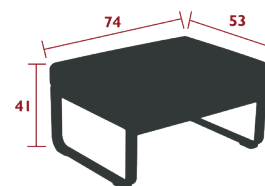

11 kg

8494XXYY - 2-SEATER OTTOMAN

DESIGN BY PAGNON ET PELHÂÎTRE

DOMESTIC | PROFESSIONAL | INTENSIVE

7 IPAC

x2

4

23