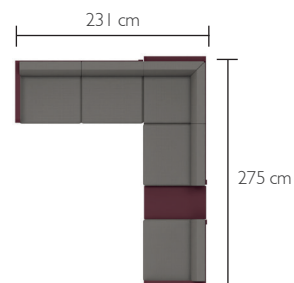

8585XXYY - COMPOSITION 3 B  
 DESIGNED BY PAGNON AND PELHÂÎTRE

DOMESTIC | PROFESSIONAL | INTENSIVE

10 IPAC

4

23

2-seater left module (8521)  
 2-seater left corner module (8523)  
 rectangular connecting shelf (8452)  
 1-seater right module (8512)