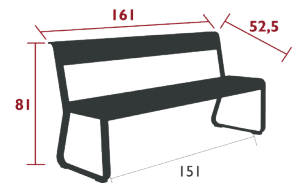

## 8415 - BENCH WITH BACKREST

DESIGN BY PAGNON ET PELHAÏTRE

DOMESTIC | PROFESSIONAL | INTENSIVE

8  
IPAC

3  
x

23

Flat aluminium frame  
Steel sheet seat  
Aluminium sheet backrest  
Reinforced parts:  
Improvement of the seat finish, removal of the notch

18 kg

8428 - TABLE 74 X 80 CM

DESIGN BY PAGNON ET PELHÂÎTRE

DOMESTIC PROFESSIONAL **INTENSIVE** 8 IPAC x2 23

Steel sheet table top  
Flat aluminium base  
Reinforced parts:  
Improvement of the table top finish, removal of the notch