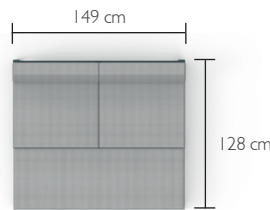

○ ————— *Idea n°2*

2-seater central module (8520)
2-seater ottoman (8494)