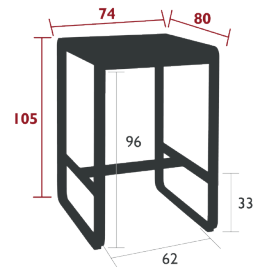

6.5 kg

8467 - HIGH TABLE 74 X 80 CM

DESIGN BY PAGNON ET PELHAÏTRE

DOMESTIC PROFESSIONAL INTENSIVE

8  
IPAC

Steel sheet table top  
Flat aluminium base  
Aluminium tubular cross-piece for footrest  
Reinforced parts:  
Improvement of the table top finish, removal of the notch

26 kg

8464 - HIGH TABLE 140 X 80 CM

DESIGN BY PAGNON ET PELHAÏTRE

DOMESTIC PROFESSIONAL INTENSIVE

8  
IPAC

Steel sheet table top  
Flat aluminium base  
Aluminium tubular cross-piece for footrest  
Reinforced parts:  
Improvement of the table top finish, removal of the notch  
Compatible with:  
PROTECTIVE COVER 160 X 100 CM FOR TABLE - COVERS