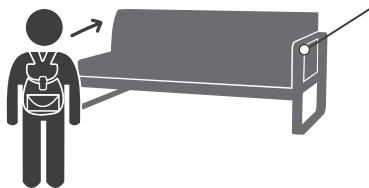

- Fabrics available in 4 colours :

81 **Off-White**
Recommended with frame in :

83 01 A7 A6 A5 14 26 65 73 45 93

79 **Flannel grey**
Recommended with frame in :

83 01 A7 A6 A5 26 47 42 92 21 48 82 73 B9

A3 **Graphite grey**
Recommended with frame in :

01 A5 26 42 92 21 48 82 65 43 20 B9 14

B8 **NEW Grey Taupe**
Recommended with frame in :

01 A5 47 42 48 82 73 45 43 20 B9 09 14

TO PLACE YOUR ORDER

FACING THE PRODUCT

THE 2-SEATER **RIGHT MODULE**