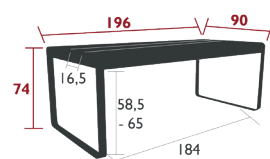

29.6 kg

8420 - TABLE 196 X 90 CM

DESIGN BY PAGNON ET PELHÂÎTRE

DOMESTIC PROFESSIONAL **INTENSIVE** 10 IPAC x8 23

Aluminium sheet table top  
Flat aluminium base  
Leg riser provided for rain runoff  
Reinforced parts:  
Improvement of the table top finish, removal of the notch  
Compatible with:  
PROTECTIVE COVER 210 X 100 FOR TABLE - COVERS

29 kg

8434 - TABLE 196 X 90 CM - WITH STORAGE

DESIGN BY PAGNON ET PELHÂÎTRE

**NEW** DOMESTIC PROFESSIONAL **INTENSIVE** 9 IPAC x8 23

Aluminium sheet table top  
Flat aluminium base  
4 teak covers  
Leg riser provided for rain runoff