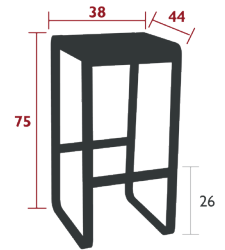

29 kg

8434 - TABLE 196 X 90 CM - WITH STORAGE

DESIGN BY PAGNON ET PELHÂÎTRE

**NEW** DOMESTIC PROFESSIONAL **INTENSIVE** 9 IPAC x8 23

Aluminium sheet table top  
Flat aluminium base  
4 teak covers  
Leg riser provided for rain runoff

# BELLEVIE HIGH DINING

8403 - BAR STOOL

DESIGN BY PAGNON ET PELHAÏTRE

DOMESTIC PROFESSIONAL INTENSIVE

10  
IPAC

Flat aluminium frame  
Aluminium sheet seat  
Reinforced parts:  
Improvement of the seat finish, removal of the notch

6.5 kg

8467 - HIGH TABLE 74 X 80 CM

DESIGN BY PAGNON ET PELHAÏTRE

DOMESTIC PROFESSIONAL INTENSIVE

8  
IPAC

Steel sheet table top  
Flat aluminium base  
Aluminium tubular cross-piece for footrest  
Reinforced parts:  
Improvement of the table top finish, removal of the notch