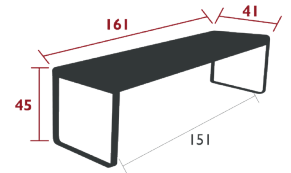

## 8410 - BENCH

DESIGN BY PAGNON ET PELHAÏTRE

DOMESTIC | PROFESSIONAL | INTENSIVE

8  
IPAC

3  
x

23

Flat aluminium frame  
Steel sheet seat  
Reinforced parts:  
Improvement of the seat finish, removal of the notch