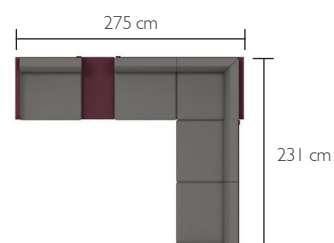

**A SELECTION OF «READY TO USE» COMPOSITIONS AVAILABLE WITH STANDARD LEADTIME**

8584XXYY - COMPOSITION 3 A  
 DESIGNED BY PAGNON AND PELHÂÎTRE

DOMESTIC | PROFESSIONAL | INTENSIVE

10 IPAC

4

23

1-seater left module (8511)  
 rectangular connecting shelf (8452)  
 2-seater right corner module (8524)  
 2-seater right module (8522)