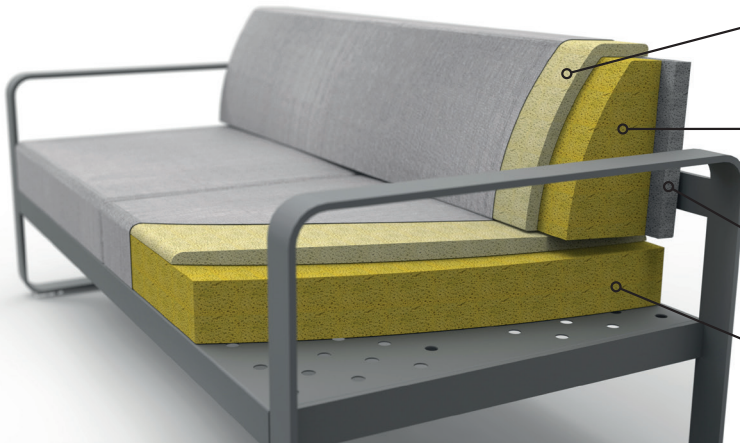

Sofas, armchairs and modular furniture

Comfort foam
density 17 kg/m³
thickness 20 mm

High-resilience foam
density 30 kg/m³
thickness 140 mm

Firm foam
density 65 kg/m³
thickness 40 mm

High-resilience foam
density 35 kg/m³
thickness 90 mm