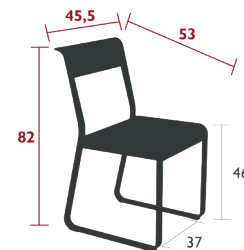

7.5 kg

8405XXYY - DINING ARMCHAIR

DESIGN BY PAGNON ET PELHÂÎTRE

NEW DOMESTIC PROFESSIONAL INTENSIVE **10** IPAC