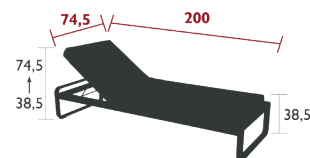

8502XXYY - PREMIUM SUNLOUNGER

DESIGN BY PAGNON ET PELHAÏTRE

NEW

DOMESTIC PROFESSIONAL INTENSIVE

10
IPAC

4

23

Aluminium frame
Perforated aluminium sheet bed
Adjustment system : painted steel wire
Adjustable backrest 2 positions (38,5 - 74,5 cm)
Flame retardant treatment available on request for the UK market

Compatible with :
HEADREST PREMIUM SUNLOUNGER - BELLEVIE

25 kg

8507YY - HEADREST PREMIUM SUNLOUNGER

NEW

DOMESTIC PROFESSIONAL INTENSIVE

4

Solution-dyed acrylic Sunbrella® fabric
High resilience polyurethane foam
Velcro® fastening
Flame retardant treatment available on request for the UK market

Compatible with :
PREMIUM SUNLOUNGER - BELLEVIE

0.32 kg