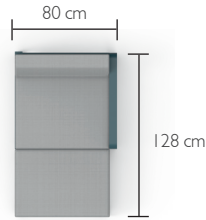

AN INFINITY OF COMPOSITIONS AVAILABLE ON REQUEST

○ ————— *Idea n°1*

1-seater module
- left (8511) or right (8512) -
1-seater ottoman (8490)