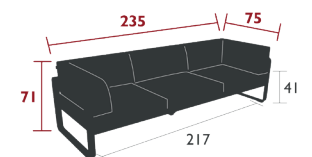

32.4 kg

8530XXYY - 3-SEATER CLUB SOFA  
 DESIGN BY PAGNON ET PELHAÏTRE

DOMESTIC | PROFESSIONAL | INTENSIVE

10 IPAC

x3

4

23

Flat aluminium frame  
 Perforated aluminium sheet seat  
 Tubular aluminium backrest  
 Flat aluminium armrests  
 Central leg to strengthen the frame, angle bracket to strengthen the backrest  
 Flame retardant treatment available on request for the UK market  
Compatible with:  
 PROTECTIVE COVER FOR 3-SEATER SOFA - BELLEVIE