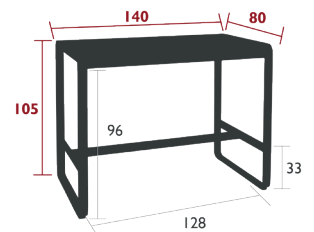

6.5 kg

8467 - HIGH TABLE 74 X 80 CM

DESIGN BY PAGNON ET PELHAÏTRE

DOMESTIC PROFESSIONAL INTENSIVE

8  
IPAC

Steel sheet table top  
Flat aluminium base  
Aluminium tubular cross-piece for footrest  
Reinforced parts:  
Improvement of the table top finish, removal of the notch

26 kg

8464 - HIGH TABLE 140 X 80 CM

DESIGN BY PAGNON ET PELHAÏTRE

DOMESTIC PROFESSIONAL INTENSIVE

8  
IPAC

Steel sheet table top  
Flat aluminium base  
Aluminium tubular cross-piece for footrest  
Reinforced parts:  
Improvement of the table top finish, removal of the notch  
Compatible with:  
PROTECTIVE COVER 160 X 100 CM FOR TABLE - COVERS