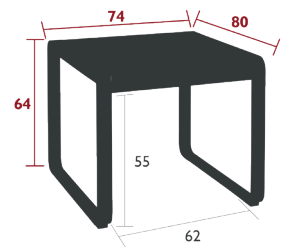

## 8459 - MID-HEIGHT TABLE 74 X 80 CM

DESIGN BY PAGNON ET PELHAÏTRE

DOMESTIC | PROFESSIONAL | INTENSIVE | 8 IPAC | x2 | 23

Steel sheet table top  
 Flat aluminium base  
Reinforced parts:  
 Improvement of the table top finish, removal of the notch