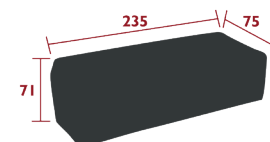

0.78 kg

847247 ● Anthracite