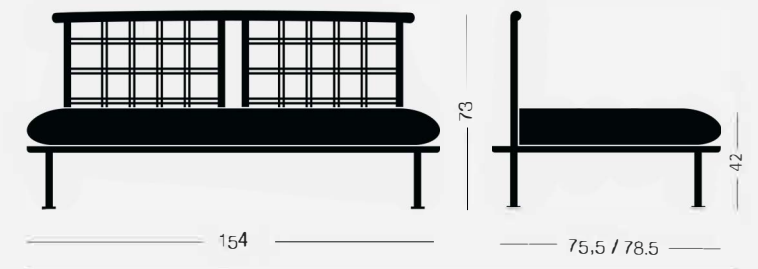

**B Outdoor 0C97** 12,4 kg 0,50 m3 1 pz  
Lounge  
Lounge chair

**B Outdoor 0C99** 22,5 kg 0,85 m3 1 pz  
Divano due posti  
Two seater sofa

## B Outdoor

design Studio Pastina

Lounge e divano due posti con struttura in metallo laccato. intreccio in cima nautica e spalliera in legno. Tavolino con base in acciaio e piano in mdf.

*Lounge chair and two-seater sofa with lacquered metal structure. nautical rope weave and wooden back. Table with a lacquered steel frame and mdf top.*

**B Outdoor 0C89** 11,5kg 0,15m3 1 pz  
Tavolinetto  
Side table