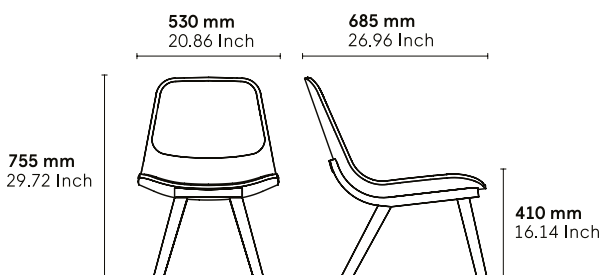

DIMENSIONS :

Non contractual document - modifiable without previous notice.