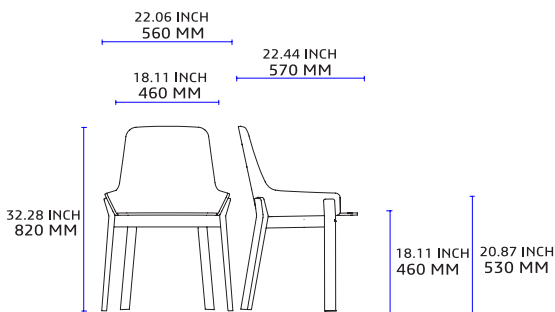

DIMENSIONS:

CATEGORY:

Armchair

ENVIRONMENT:

Indoor

APLICATIONS:

- CHR
- Public
- Office

WEIGHT: 6,3 kg

SPARE PARTS:

Glides in polypropylene.

ACCESSORIES: No

ASSEMBLED PRODUCT: Yes

COM UPHOLSTERY:

Upon request and under alki's confirmation.

- Koila seat: COM 0,75m x 1,40 mts / 2 chairs
COL 5m² / 6 chairs
- Koila backrest + seat: COM 1,25m x 1,40 mts / chair
COL 5m² / 1,5 chairs