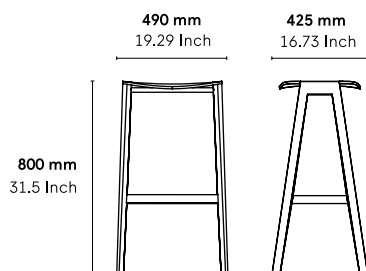

DIMENSIONS :

Non contractual document - modifiable without previous notice.