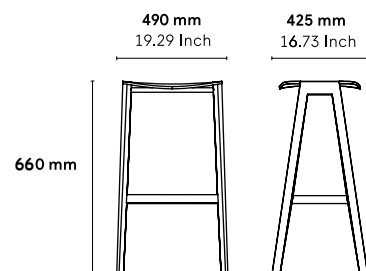

DIMENSIONS :

Non contractual document - modifiable without previous notice.