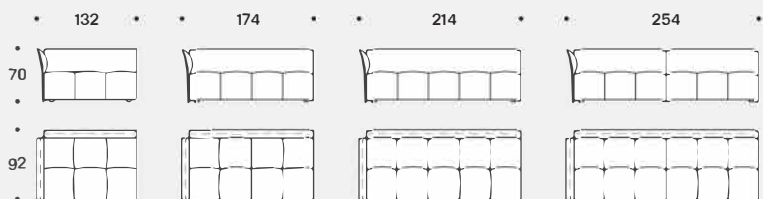

Laterali fissi DX-SX / Fixed right-left side units