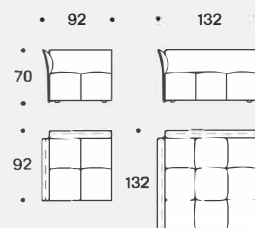

Padding

The back cushions are filled with washed and sterilized goose down quilted into sections and covered with white 100% cotton fabric.

Esempi composizioni / 3 moduli seduta da 122 cm, 3 schienali da 82 cm e 2 schienali da 122 cm
 Examples of compositions / 3 x 122 cm seating units, 3 x 82 cm backrests and 2 x 122 cm backrests

Moduli seduta / Seating units / 122

Schienali / Backrests / 82

Schienali / Backrests / 122

Esempi / Examples

Schienali / Backrests

Moduli seduta / Seating units

Schienali-bracciolo / Backrests-armrest

Divani fissi / Fixed sofas

Laterali fissi DX-SX / Fixed right-left side units

Angoli fissi / Fixed corner units

Centrali / Central units

Penisole fisse DX-SX / Fixed right-left chaise longue / 174

Penisole fisse DX-SX / Fixed right-left chaise longue / 214