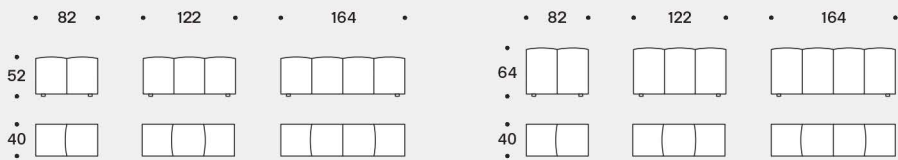

Padding

The back cushions are filled with washed and sterilized goose down quilted into sections and covered with white 100% cotton fabric.

Esempi composizioni / 3 moduli seduta da 122 cm, 3 schienali da 82 cm e 2 schienali da 122 cm
 Examples of compositions / 3 x 122 cm seating units, 3 x 82 cm backrests and 2 x 122 cm backrests

Moduli seduta / Seating units / 122

Schienali / Backrests / 82

Schienali / Backrests / 122

Esempi / Examples

Schienali / Backrests

Moduli seduta / Seating units

Schienali-bracciolo / Backrests-armrest

Divani fissi / Fixed sofas