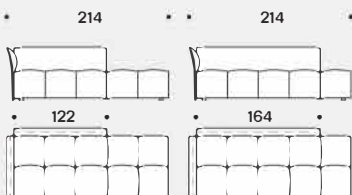

Padding

The back cushions are filled with washed and sterilized goose down quilted into sections and covered with white 100% cotton fabric.

Esempi composizioni / 3 moduli seduta da 122 cm, 3 schienali da 82 cm e 2 schienali da 122 cm
 Examples of compositions / 3 x 122 cm seating units, 3 x 82 cm backrests and 2 x 122 cm backrests

Moduli seduta / Seating units / 122

Schienali / Backrests / 82

Schienali / Backrests / 122

Esempi / Examples

Schienali / Backrests

Moduli seduta / Seating units

Schienali-bracciolo / Backrests-armrest

Divani fissi / Fixed sofas

Laterali fissi DX-SX / Fixed right-left side units

Angoli fissi / Fixed corner units

Centrali / Central units

Penisole fisse DX-SX / Fixed right-left chaise longue / 174

Penisole fisse DX-SX / Fixed right-left chaise longue / 214