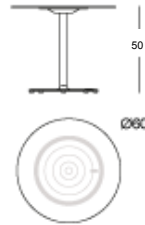

BON design Biagio Cisotti + Sandra Laube

Mod. 9380-51 (Ø60)

Mod. 9380-01 (Ø60)

Mod. 9380-71 (Ø60)

Tavolo. Base in ghisa e colonna in metallo verniciata a polvere nei colori nero, bianco o alluminio grigiastro. Piano tavolo in HPL Full Color o in MDF verniciato a polvere, colore nero o bianco. Scivoli in plastica.

Table. Cast iron base and metal column powder coated in the colors black, white or grey aluminum. Table top in high pressure laminate (HPL) Full Color or in MDF powder coated in black or white. Gliders in plastic.