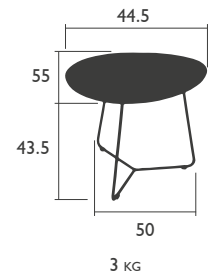

# COCOTTE

DESIGNED BY STUDIO FERMOB

LOW table

4720 - LOW TABLE  
Steel rod frame  
Removable aluminium sheet table top

FOOTSTOOL/OCCASIONAL TABLE

4703 - FOOTSTOOL/OCCASIONAL TABLE  
Steel rod frame  
Steel sheet seat/table top