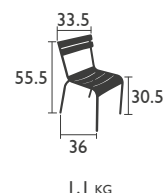

LUXEMBOURG KID

SEATS - standard child's height

4106 - CHAIR

Aluminium tube frame
 Backrest and seat made from curved extruded aluminium slats
Stacking: x 3 (stacked height: 690 mm)
 Suitable for children aged 3-6 years
 (complies with European standards)

4108 - ARMCHAIR

Aluminium tube frame
 Backrest, seat and armrests made from curved extruded aluminium slats
Stacking: x 3 (stacked height: 690 mm)
 Suitable for children aged 3-6 years
 (complies with European standards)

4109 - BENCH

Aluminium tube frame
 Backrest and seat made from curved extruded aluminium slats
Stacking: x 3 (stacked height: 690 mm)
 Suitable for children aged 3-6 years
 (complies with European standards)

TABLE - standard child's height

4107 - TABLE 76 X 55.5 CM
 Steel tube frame and steel table top