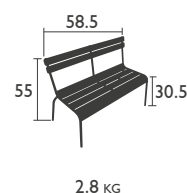

LUXEMBOURG KID

SEATS - standard child's height

4106 - CHAIR

Aluminium tube frame
 Backrest and seat made from curved extruded aluminium slats
Stacking: x 3 (stacked height: 690 mm)
 Suitable for children aged 3-6 years
 (complies with European standards)

4108 - ARMCHAIR

Aluminium tube frame
 Backrest, seat and armrests made from curved extruded aluminium slats
Stacking: x 3 (stacked height: 690 mm)
 Suitable for children aged 3-6 years
 (complies with European standards)

4109 - BENCH

Aluminium tube frame
 Backrest and seat made from curved extruded aluminium slats
Stacking: x 3 (stacked height: 690 mm)
 Suitable for children aged 3-6 years
 (complies with European standards)

TABLE - standard child's height

4107 - TABLE 76 X 55.5 CM
 Steel tube frame and steel table top