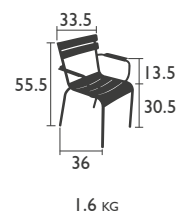

LUXEMBOURG KID

SEATS - standard child's height

4106 - CHAIR

Aluminium tube frame
 Backrest and seat made from curved extruded aluminium slats
Stacking: x 3 (stacked height: 690 mm)
 Suitable for children aged 3-6 years
 (complies with European standards)

4108 - ARMCHAIR

Aluminium tube frame
 Backrest, seat and armrests made from curved extruded aluminium slats
Stacking: x 3 (stacked height: 690 mm)
 Suitable for children aged 3-6 years
 (complies with European standards)

4109 - BENCH

Aluminium tube frame
 Backrest and seat made from curved extruded aluminium slats
Stacking: x 3 (stacked height: 690 mm)
 Suitable for children aged 3-6 years
 (complies with European standards)

TABLE - standard child's height

4107 - TABLE 76 X 55.5 CM
 Steel tube frame and steel table top