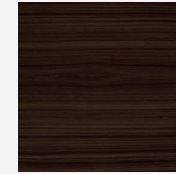

EBONY STAINED OAK

DARK GREY STAINED OAK

SIENA OAK

WHITENED OAK

D

DARK STAINED WALNUT

FRONT PANEL AND TOP PANEL

1

WHITE

BLACK

SAND

MUSTARD

CREAM

ROSE

BRONZE

ANTHRACITE