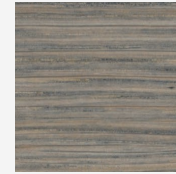

FINISHES

UNITS & COVER LEG

A

SUPER-MATT OAK

WHITE LACQUERED OAK

B

SUPER-MATT WALNUT

C

EBONY STAINED OAK

DARK GREY STAINED OAK

SIENA OAK

WHITENED OAK

D

DARK STAINED WALNUT

FRONT PANEL AND TOP PANEL

1