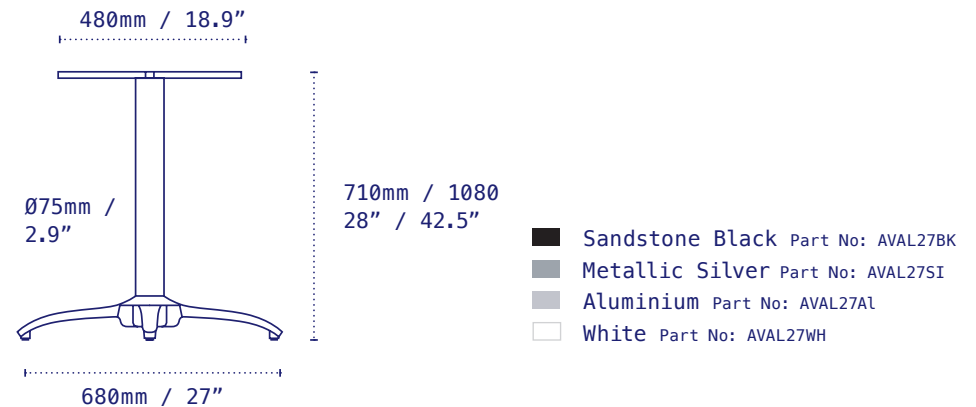

Avenue

The No Rock 'Avenue' table base balances classic, architectural linework with a contemporary pragmatism. Exhibiting a sensory weightlessness, the high quality, die-cast aluminium base sees the 'Avenue' as a perfect accompaniment for any setting. Custom colours available.

Model	Avenue
Part Number	AVAL27
Material	Powder Coated Aluminium
Base Diameter	680mm - 27"
Style	Dining height / Bar Hight
Height excl. Table Top	710mm - 28" / 1080mm - 42.5"
Column	Ø75mm - 2.9"
Top Plate	Fixed
Gross Weight (GW)	6.2kg - 11.02lbs
Net Weight (NW)	5kg - 13.67lbs
Carton Measurement	600 x 600 x 100mm - 23.6 x 23.6 x 4"
Max Recommended Top Size	900mm - 35.5" Dining / 700mm - 27.5" Bar

Avenue

Hand tools not supplied.

All product information is correct at the time of printing but may be subject to change without notice. For the latest information please visit the NOROCK website.

Maximum Table Top Sizing Recommended: Dining Height

Maximum Table Top Sizing Recommended: Bar Height

COLLECTION	PRODUCT	SQUARE			ROUND		
		24" / 600MM	30" / 760MM	34" / 860MM	30" / 760MM	34" / 860MM	40" / 1000MM
ALUMINIUM X-BASE	AVENUE (AVAL27-B)						
	ESPLANADE (ESAL27-B)						
	TERRACE (TCAL27-B)						
STEEL DISC	LUNAR 21" (LNST21-B)						
STEEL X-BASE	PARKWAY 22" (PWST22-B)						
	PARKWAY 27" (PWST27-B)						
	PARKWAY 30" (PWST30-B)						
	TRAIL 22" (TRST22-B)						
	TRAIL 27" (TRST27-B)						
	TRAIL 30" (TRST30-B)			