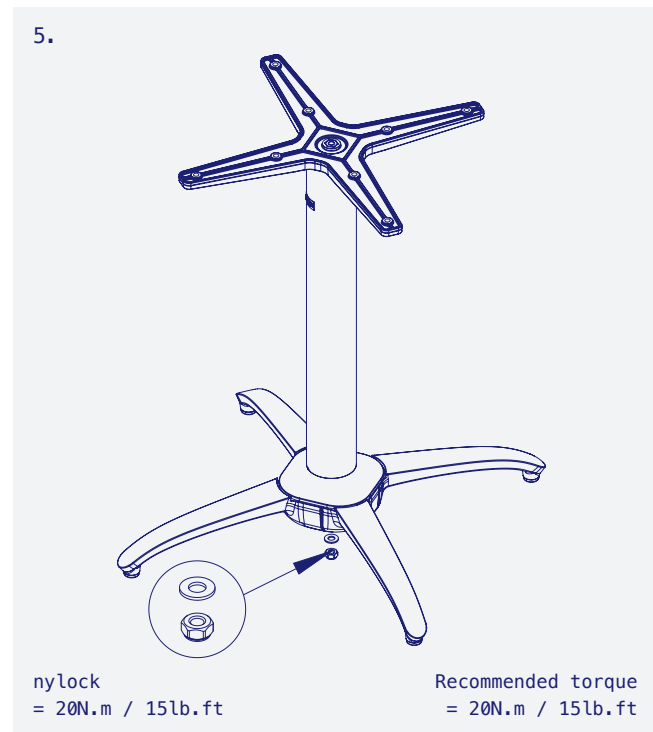

Model	Avenue
Part Number	AVAL27
Material	Powder Coated Aluminium
Base Diameter	680mm - 27"
Style	Dining height / Bar Hight
Height excl. Table Top	710mm - 28" / 1080mm - 42.5"
Column	Ø75mm - 2.9"
Top Plate	Fixed
Gross Weight (GW)	6.2kg - 11.02lbs
Net Weight (NW)	5kg - 13.67lbs
Carton Measurement	600 x 600 x 100mm - 23.6 x 23.6 x 4"
Max Recommended Top Size	900mm - 35.5" Dining / 700mm - 27.5" Bar

Avenue

Hand tools not supplied.

All product information is correct at the time of printing but may be subject to change without notice. For the latest information please visit the NOROCK website.

Maximum Table Top Sizing Recommended: Dining Height

COLLECTION	PRODUCT	SQUARE				ROUND				RECTANGLE
		30" / 760MM	34" / 860MM	40" / 1000MM	46" / 1150MM	34" / 860MM	40" / 1000MM	43" / 1100MM	50" / 1300MM	32" X 62" 800MM X 1550MM
ALUMINIUM X-BASE	AVENUE (AVAL27)									
	ESPLANADE (ESAL27)									
	TERRACE (TCAL27)									
STEEL DISC	LUNAR 21" (LNST21)									
STEEL X-BASE	PARKWAY 22" (PWST22)									
	PARKWAY 27" (PWST27)									
	PARKWAY 30" (PWST30)									
	PARKWAY 36" (PWST36)									
	TRAIL 22" (TRST22)									
	TRAIL 27" (TRST27)									
	TRAIL 30" (TRST30)									
	TRAIL 36" (TRST36)									
T-BASE	PARKWAY T-BASE (PTST22)									
	TRAIL T-BASE (TTST22)									

Maximum Table Top Sizing Recommended: Bar Height

COLLECTION	PRODUCT	SQUARE			ROUND		
		24" / 600MM	30" / 760MM	34" / 860MM	30" / 760MM	34" / 860MM	40" / 1000MM
ALUMINIUM X-BASE	AVENUE (AVAL27-B)						
	ESPLANADE (ESAL27-B)						
	TERRACE (TCAL27-B)						
STEEL DISC	LUNAR 21" (LNST21-B)						
STEEL X-BASE	PARKWAY 22" (PWST22-B)						
	PARKWAY 27" (PWST27-B)						
	PARKWAY 30" (PWST30-B)						
	TRAIL 22" (TRST22-B)						
	TRAIL 27" (TRST27-B)						
	TRAIL 30" (TRST30-B)			