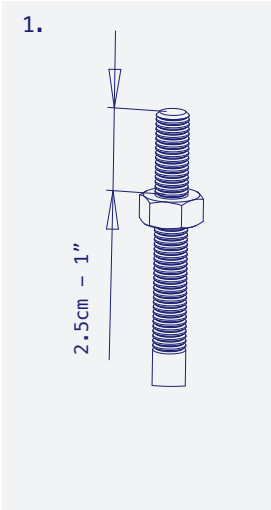

Model	Avenue
Part Number	AVAL27
Material	Powder Coated Aluminium
Base Diameter	680mm - 27"
Style	Dining height / Bar Hight
Height excl. Table Top	710mm - 28" / 1080mm - 42.5"
Column	Ø75mm - 2.9"
Top Plate	Fixed
Gross Weight (GW)	6.2kg - 11.02lbs
Net Weight (NW)	5kg - 13.67lbs
Carton Measurement	600 x 600 x 100mm - 23.6 x 23.6 x 4"
Max Recommended Top Size	900mm - 35.5" Dining / 700mm - 27.5" Bar

Avenue

Hand tools not supplied.

All product information is correct at the time of printing but may be subject to change without notice. For the latest information please visit the NOROCK website.

Maximum Table Top Sizing Recommended: Dining Height

COLLECTION	PRODUCT	SQUARE				ROUND				RECTANGLE
		30" / 760MM	34" / 860MM	40" / 1000MM	46" / 1150MM	34" / 860MM	40" / 1000MM	43" / 1100MM	50" / 1300MM	32" X 62" 800MM X 1550MM
ALUMINIUM X-BASE	AVENUE (AVAL27)									
	ESPLANADE (ESAL27)									
	TERRACE (TCAL27)									
STEEL DISC	LUNAR 21" (LNST21)									
STEEL X-BASE	PARKWAY 22" (PWST22)									
	PARKWAY 27" (PWST27)									
	PARKWAY 30" (PWST30)									
	PARKWAY 36" (PWST36)									
	TRAIL 22" (TRST22)									
	TRAIL 27" (TRST27)									
	TRAIL 30" (TRST30)									
	TRAIL 36" (TRST36)									
T-BASE	PARKWAY T-BASE (PTST22)									
	TRAIL T-BASE (TTST22)									

Maximum Table Top Sizing Recommended: Bar Height

COLLECTION	PRODUCT	SQUARE			ROUND		
		24" / 600MM	30" / 760MM	34" / 860MM	30" / 760MM	34" / 860MM	40" / 1000MM
ALUMINIUM X-BASE	AVENUE (AVAL27-B)						
	ESPLANADE (ESAL27-B)						
	TERRACE (TCAL27-B)						
STEEL DISC	LUNAR 21" (LNST21-B)						
STEEL X-BASE	PARKWAY 22" (PWST22-B)						
	PARKWAY 27" (PWST27-B)						
	PARKWAY 30" (PWST30-B)						
	TRAIL 22" (TRST22-B)						
	TRAIL 27" (TRST27-B)						
	TRAIL 30" (TRST30-B)			