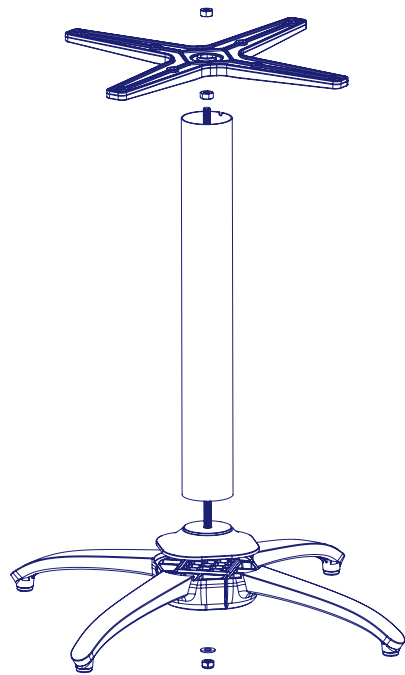

Avenue

The No Rock 'Avenue' table base balances classic, architectural linework with a contemporary pragmatism. Exhibiting a sensory weightlessness, the high quality, die-cast aluminium base sees the 'Avenue' as a perfect accompaniment for any setting. Custom colours available.

Model	Avenue
Part Number	AVAL27
Material	Powder Coated Aluminium
Base Diameter	680mm - 27"
Style	Dining height / Bar Hight
Height excl. Table Top	710mm - 28" / 1080mm - 42.5"
Column	Ø75mm - 2.9"
Top Plate	Fixed
Gross Weight (GW)	6.2kg - 11.02lbs
Net Weight (NW)	5kg - 13.67lbs
Carton Measurement	600 x 600 x 100mm - 23.6 x 23.6 x 4"
Max Recommended Top Size	900mm - 35.5" Dining / 700mm - 27.5" Bar

Avenue

Hand tools not supplied.

All product information is correct at the time of printing but may be subject to change without notice. For the latest information please visit the NOROCK website.

Maximum Table Top Sizing Recommended: Dining Height

Maximum Table Top Sizing Recommended: Bar Height

COLLECTION	PRODUCT	SQUARE			ROUND		
		24" / 600MM	30" / 760MM	34" / 860MM	30" / 760MM	34" / 860MM	40" / 1000MM
ALUMINIUM X-BASE	AVENUE (AVAL27-B)						
	ESPLANADE (ESAL27-B)						
	TERRACE (TCAL27-B)						
STEEL DISC	LUNAR 21" (LNST21-B)						
STEEL X-BASE	PARKWAY 22" (PWST22-B)						
	PARKWAY 27" (PWST27-B)						
	PARKWAY 30" (PWST30-B)						
	TRAIL 22" (TRST22-B)						
	TRAIL 27" (TRST27-B)						
	TRAIL 30" (TRST30-B)			