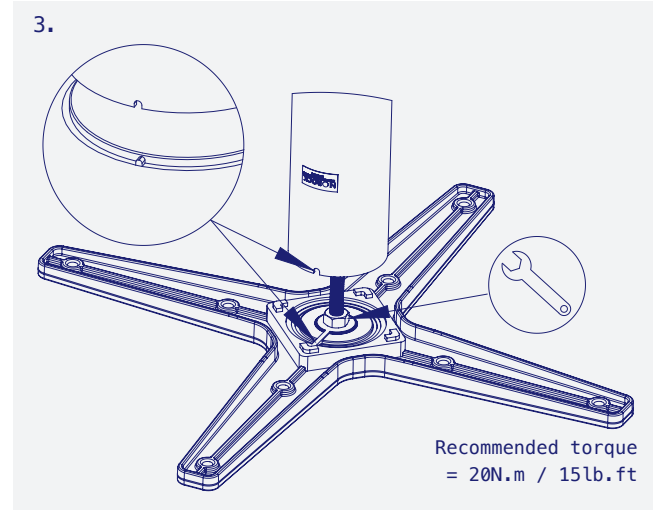

Model	Avenue
Part Number	AVAL27
Material	Powder Coated Aluminium
Base Diameter	680mm - 27"
Style	Dining height / Bar Hight
Height excl. Table Top	710mm - 28" / 1080mm - 42.5"
Column	Ø75mm - 2.9"
Top Plate	Fixed
Gross Weight (GW)	6.2kg - 11.02lbs
Net Weight (NW)	5kg - 13.67lbs
Carton Measurement	600 x 600 x 100mm - 23.6 x 23.6 x 4"
Max Recommended Top Size	900mm - 35.5" Dining / 700mm - 27.5" Bar

Avenue

Hand tools not supplied.

All product information is correct at the time of printing but may be subject to change without notice. For the latest information please visit the NOROCK website.

Maximum Table Top Sizing Recommended: Dining Height

COLLECTION	PRODUCT	SQUARE				ROUND				RECTANGLE
		30" / 760MM	34" / 860MM	40" / 1000MM	46" / 1150MM	34" / 860MM	40" / 1000MM	43" / 1100MM	50" / 1300MM	32" X 62" 800MM X 1550MM
ALUMINIUM X-BASE	AVENUE (AVAL27)									
	ESPLANADE (ESAL27)									
	TERRACE (TCAL27)									
STEEL DISC	LUNAR 21" (LNST21)									
STEEL X-BASE	PARKWAY 22" (PWST22)									
	PARKWAY 27" (PWST27)									
	PARKWAY 30" (PWST30)									
	PARKWAY 36" (PWST36)									
	TRAIL 22" (TRST22)									
	TRAIL 27" (TRST27)									
	TRAIL 30" (TRST30)									
	TRAIL 36" (TRST36)									
T-BASE	PARKWAY T-BASE (PTST22)									
	TRAIL T-BASE (TTST22)									

Maximum Table Top Sizing Recommended: Bar Height

COLLECTION	PRODUCT	SQUARE			ROUND		
		24" / 600MM	30" / 760MM	34" / 860MM	30" / 760MM	34" / 860MM	40" / 1000MM
ALUMINIUM X-BASE	AVENUE (AVAL27-B)						
	ESPLANADE (ESAL27-B)						
	TERRACE (TCAL27-B)						
STEEL DISC	LUNAR 21" (LNST21-B)						
STEEL X-BASE	PARKWAY 22" (PWST22-B)						
	PARKWAY 27" (PWST27-B)						
	PARKWAY 30" (PWST30-B)						
	TRAIL 22" (TRST22-B)						
	TRAIL 27" (TRST27-B)						
	TRAIL 30" (TRST30-B)			