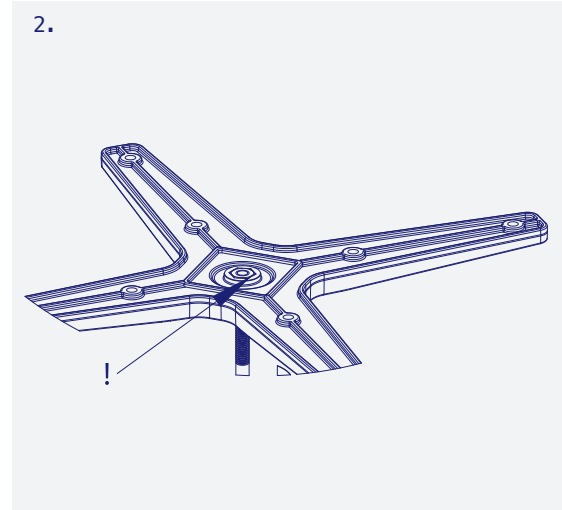

Avenue

Hand tools not supplied.

All product information is correct at the time of printing but may be subject to change without notice. For the latest information please visit the NOROCK website.