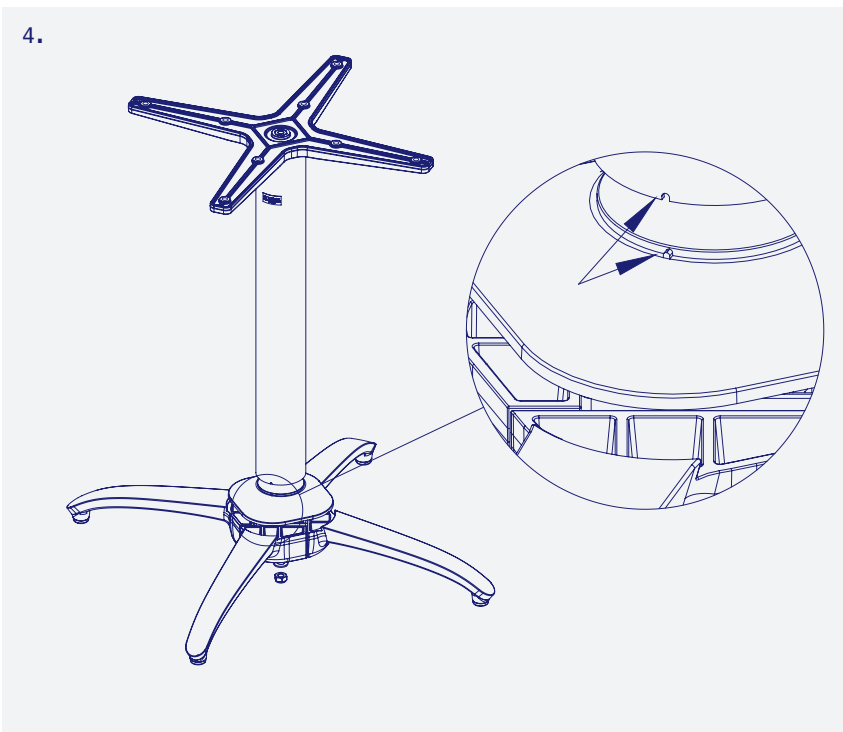

Avenue

The No Rock 'Avenue' table base balances classic, architectural linework with a contemporary pragmatism. Exhibiting a sensory weightlessness, the high quality, die-cast aluminium base sees the 'Avenue' as a perfect accompaniment for any setting. Custom colours available.

Model	Avenue
Part Number	AVAL27
Material	Powder Coated Aluminium
Base Diameter	680mm - 27"
Style	Dining height / Bar Hight
Height excl. Table Top	710mm - 28" / 1080mm - 42.5"
Column	Ø75mm - 2.9"
Top Plate	Fixed
Gross Weight (GW)	6.2kg - 11.02lbs
Net Weight (NW)	5kg - 13.67lbs
Carton Measurement	600 x 600 x 100mm - 23.6 x 23.6 x 4"
Max Recommended Top Size	900mm - 35.5" Dining / 700mm - 27.5" Bar

Avenue

Hand tools not supplied.

All product information is correct at the time of printing but may be subject to change without notice. For the latest information please visit the NOROCK website.

Maximum Table Top Sizing Recommended: Dining Height

Maximum Table Top Sizing Recommended: Bar Height

COLLECTION	PRODUCT	SQUARE			ROUND		
		24" / 600MM	30" / 760MM	34" / 860MM	30" / 760MM	34" / 860MM	40" / 1000MM
ALUMINIUM X-BASE	AVENUE (AVAL27-B)						
	ESPLANADE (ESAL27-B)						
	TERRACE (TCAL27-B)						
STEEL DISC	LUNAR 21" (LNST21-B)						
STEEL X-BASE	PARKWAY 22" (PWST22-B)						
	PARKWAY 27" (PWST27-B)						
	PARKWAY 30" (PWST30-B)						
	TRAIL 22" (TRST22-B)						
	TRAIL 27" (TRST27-B)						
	TRAIL 30" (TRST30-B)			