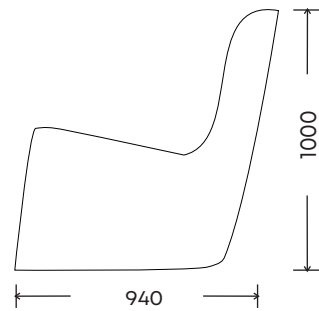

Coco Low Back chair

Coco High Back chair

High Back

Low Back

FRAME:
SEAT SUSPENSION:
SEAT CUSHION:
LEGS:

Kiln dried plantation timber and structural plywood Warwick BlackCat webbing suspension
High resilience foam with 10 Year Guarantee
Optional swivel base