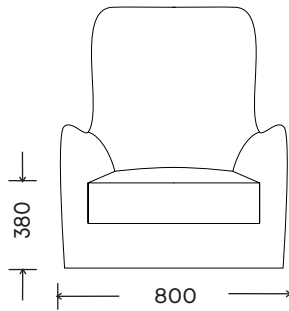

Coco Low Back chair

Coco High Back chair

High Back

Low Back

FRAME:
SEAT SUSPENSION:
SEAT CUSHION:
LEGS:

Kiln dried plantation timber and structural plywood Warwick BlackCat webbing suspension
High resilience foam with 10 Year Guarantee
Optional swivel base