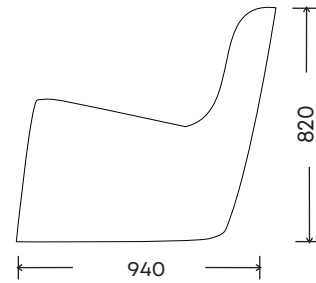

Coco Low Back chair

Coco High Back chair

High Back

Low Back

FRAME:
SEAT SUSPENSION:
SEAT CUSHION:
LEGS:

Kiln dried plantation timber and structural plywood Warwick BlackCat webbing suspension
High resilience foam with 10 Year Guarantee
Optional swivel base